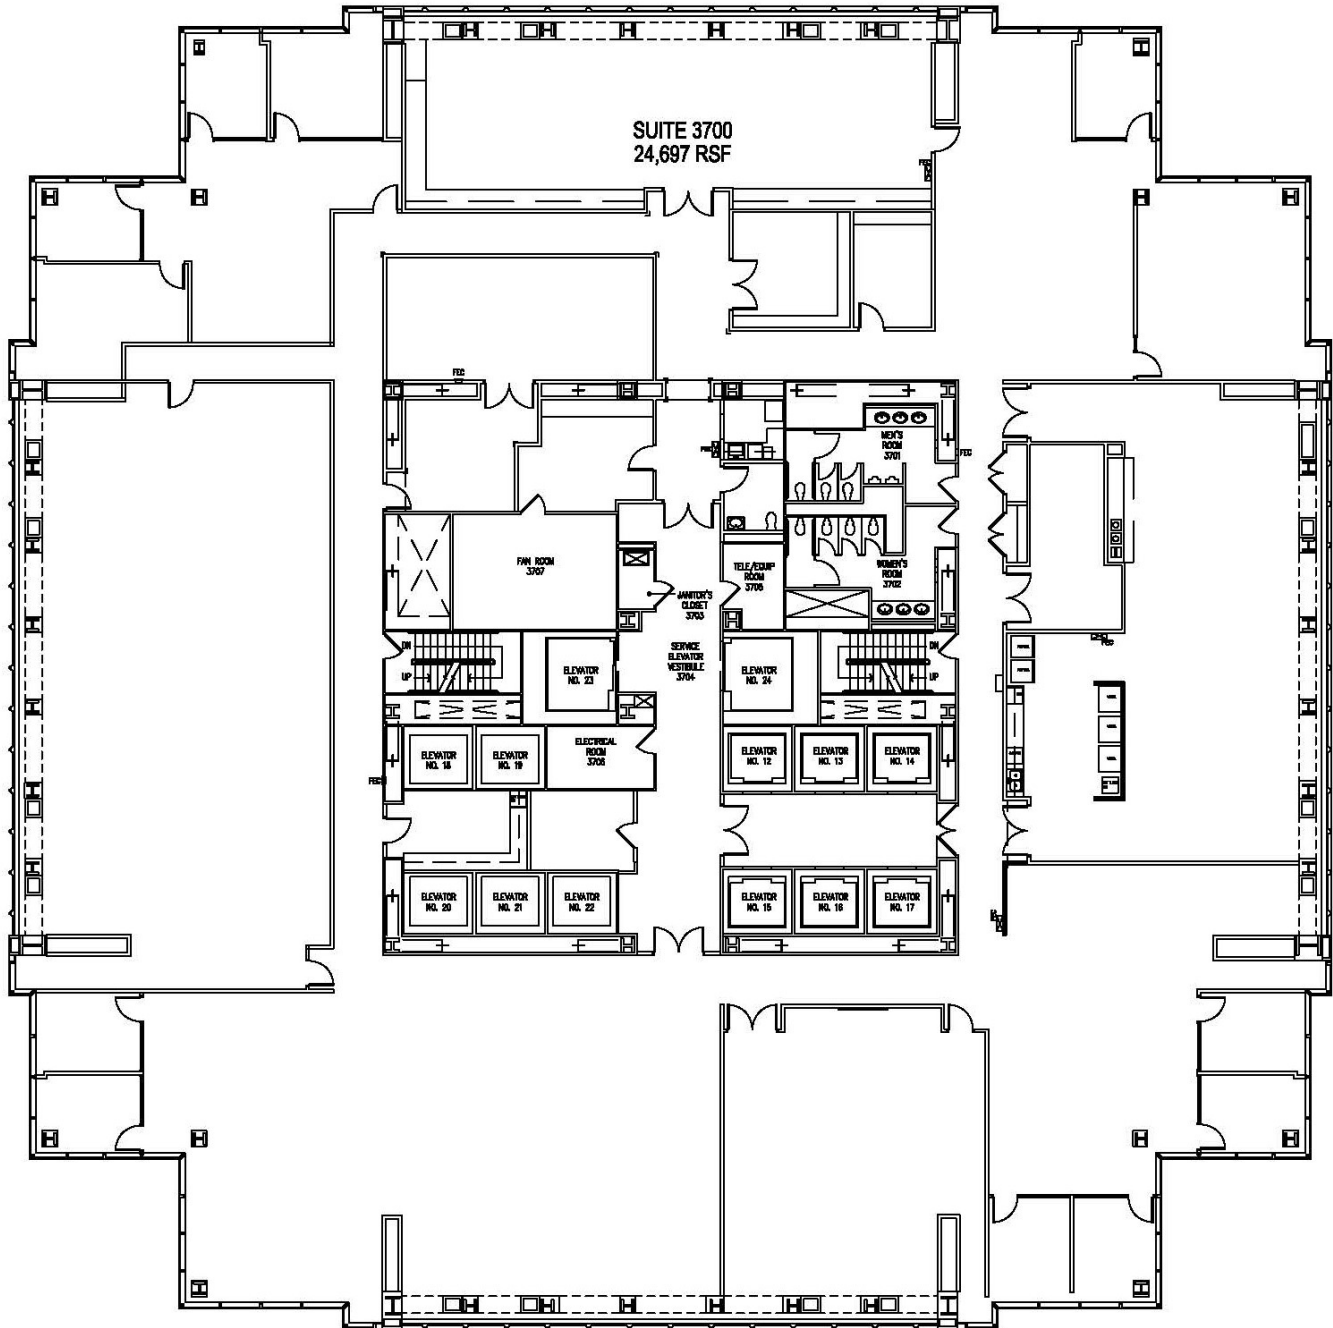

# 37th Floor

ONE Liberty Place  
1650 Market Street Philadelphia, PA

Leasing Agent:  
**William J. Hirschfeld, CCIM**  
(215) 963-4025  
[bill.hirschfeld@cushwake.com](mailto:bill.hirschfeld@cushwake.com)