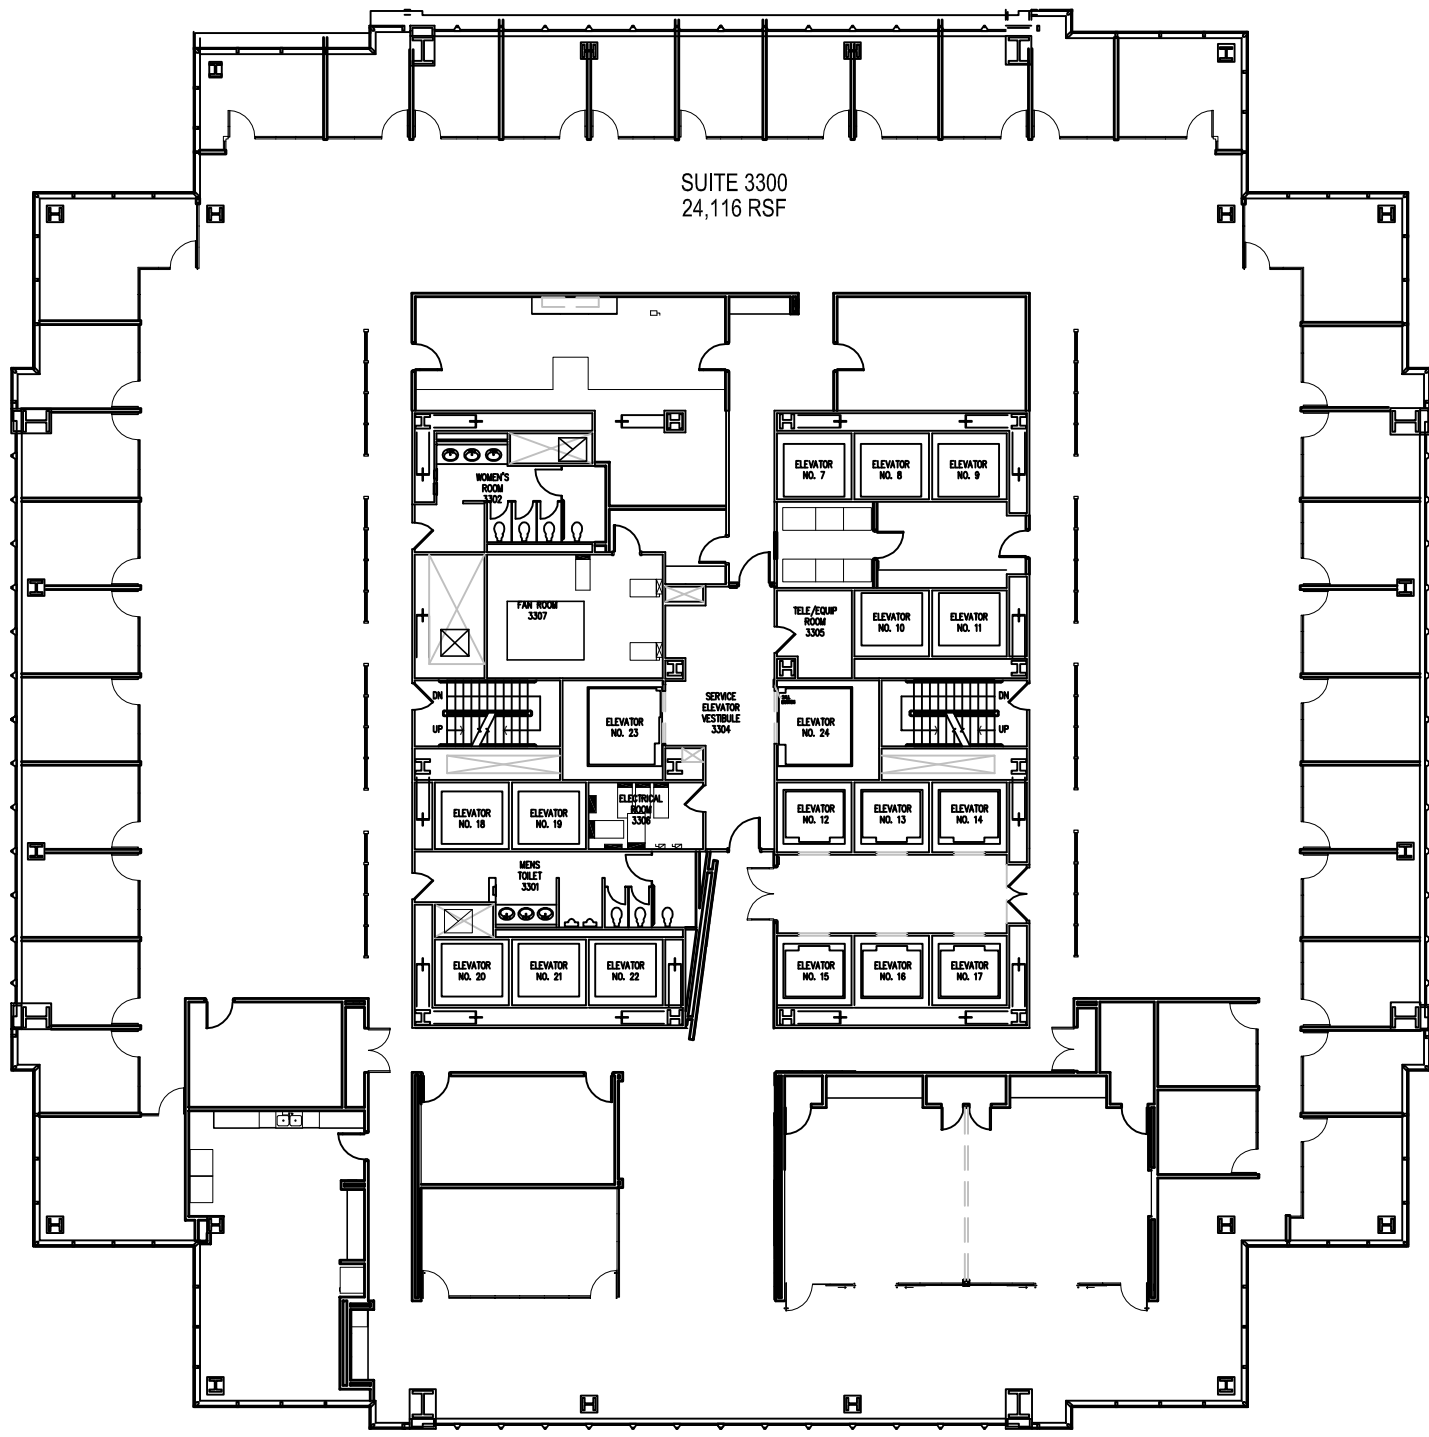

ONE Liberty Place

1650 Market Street Philadelphia, PA

33rd Floor

Leasing Agent:
William J. Hirschfeld, CCM
(215) 963-4025
bill.hirschfeld@cushwake.com