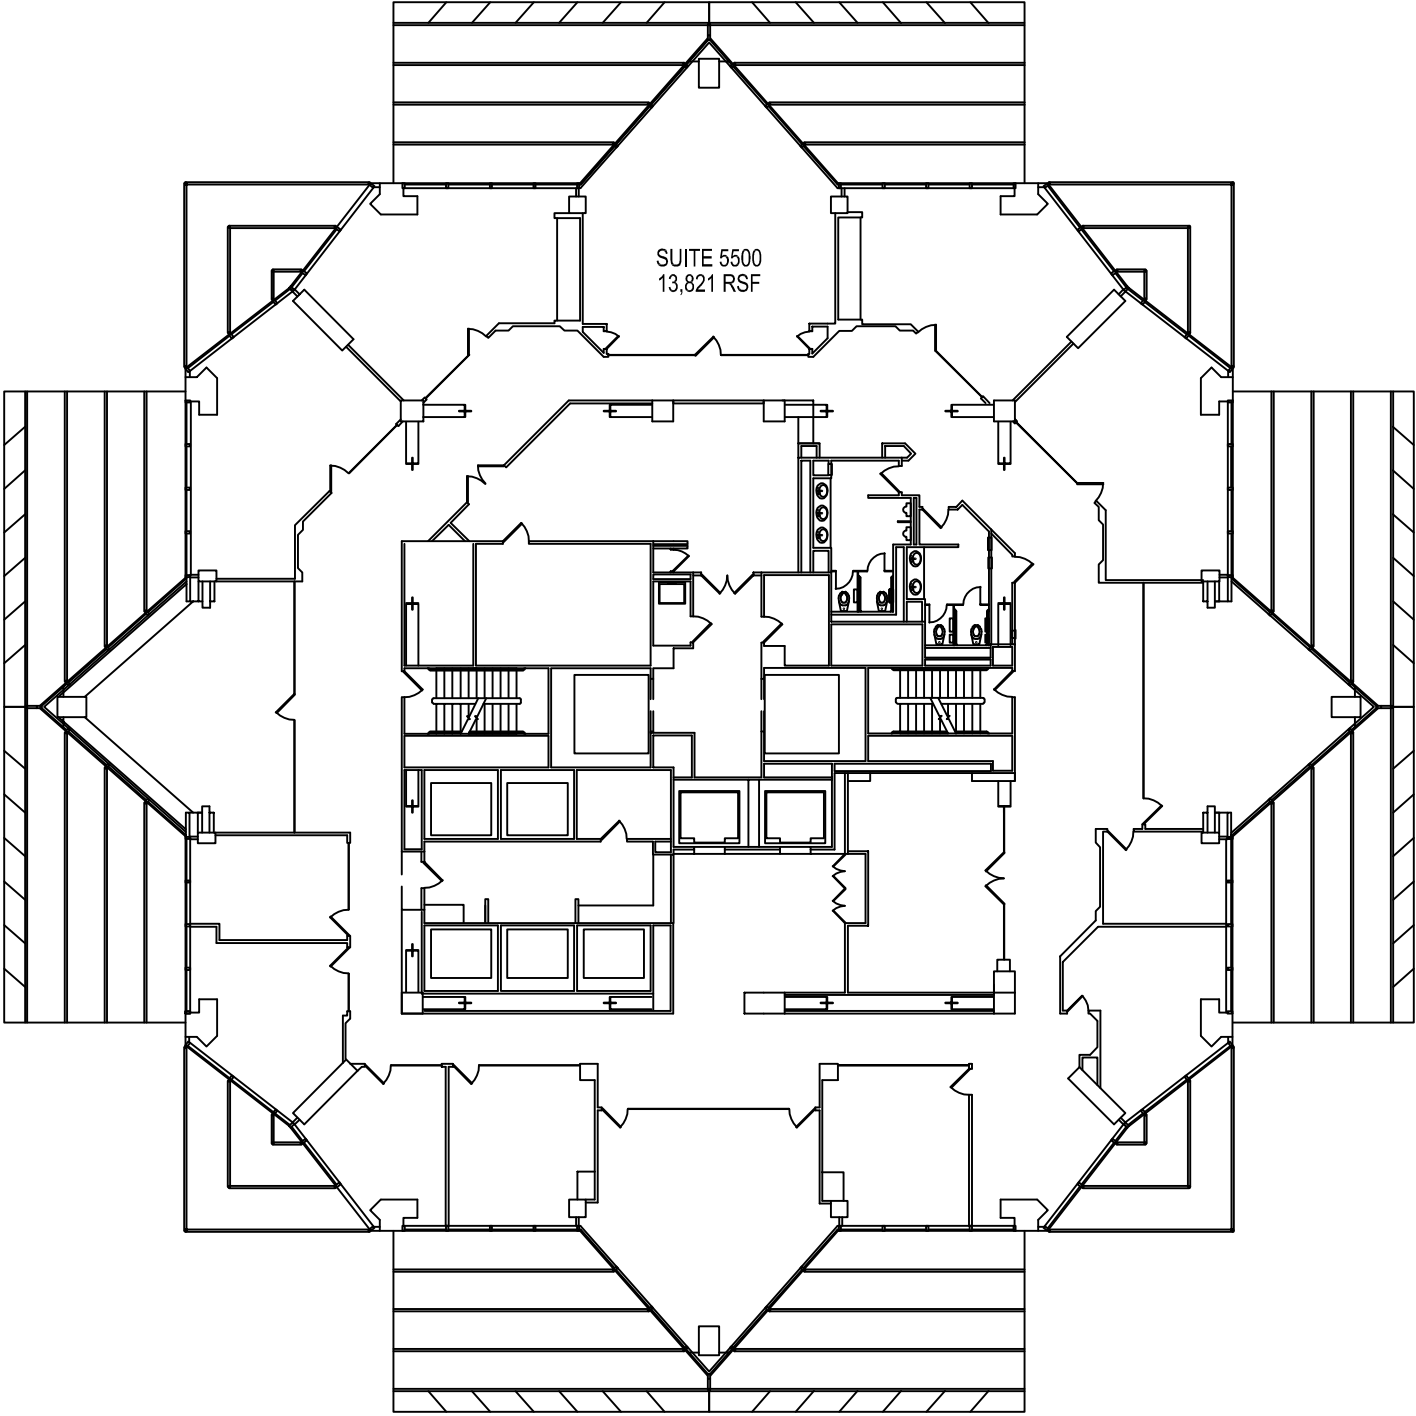

55th Floor

ONE Liberty Place
1650 Market Street Philadelphia, PA

Leasing Agent:
William J. Hirschfeld, CCM
(215) 963-4025
bill.hirschfeld@cushwake.com