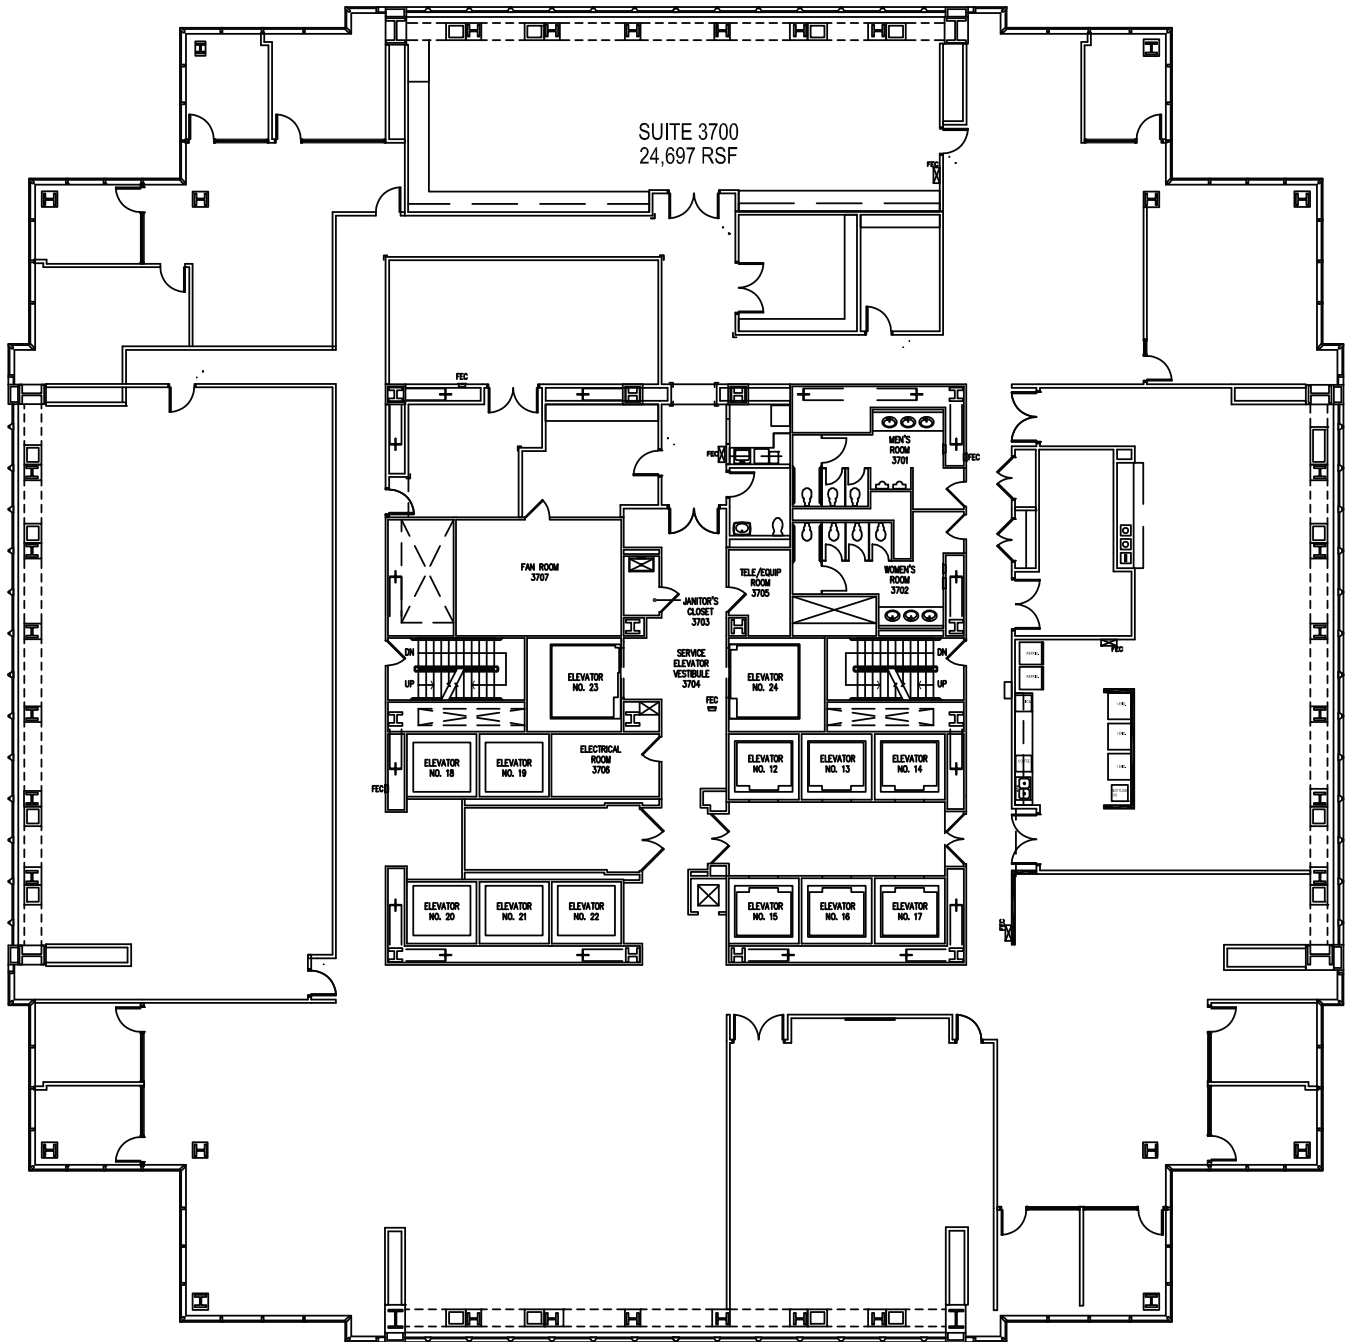

37th Floor

ONE Liberty Place
1650 Market Street Philadelphia, PA

Leasing Agent:
William J. Hirschfeld, CCIM
(215) 963-4025
bill.hirschfeld@cushwake.com