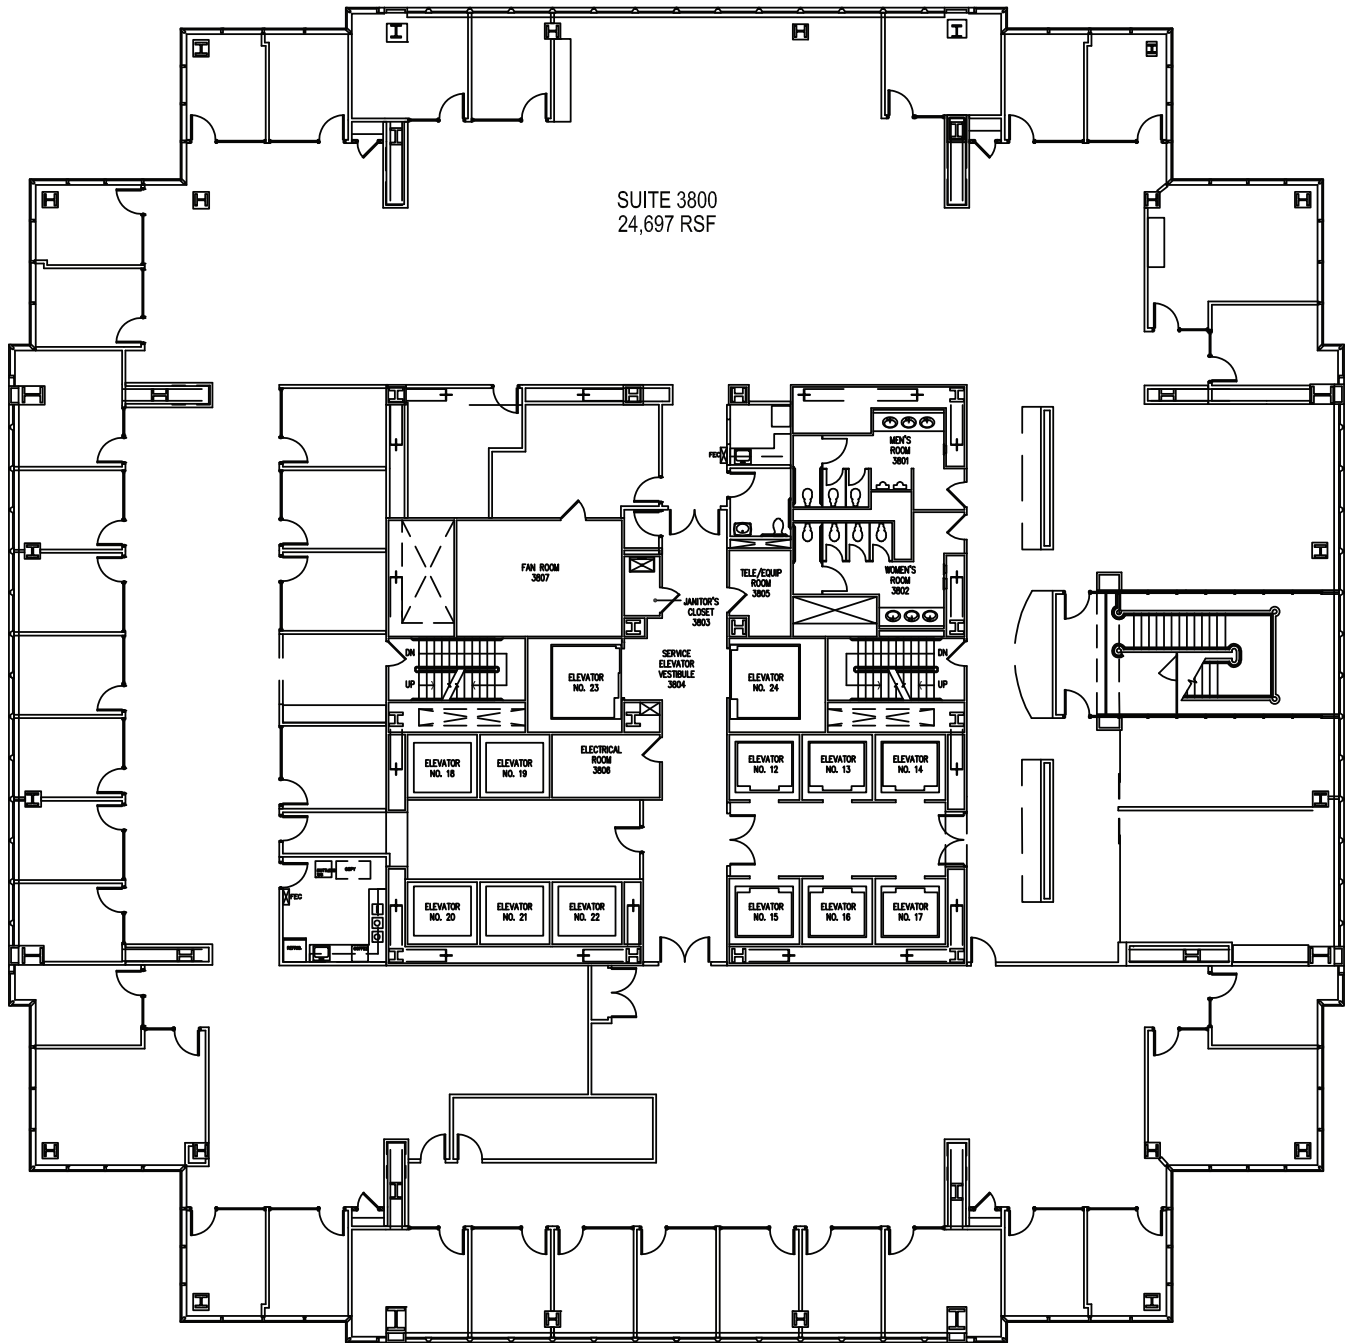

38th Floor

ONE Liberty Place
1650 Market Street Philadelphia, PA

Leasing Agent:
William J. Hirschfeld, CCIM
(215) 963-4025
bill.hirschfeld@cushwake.com