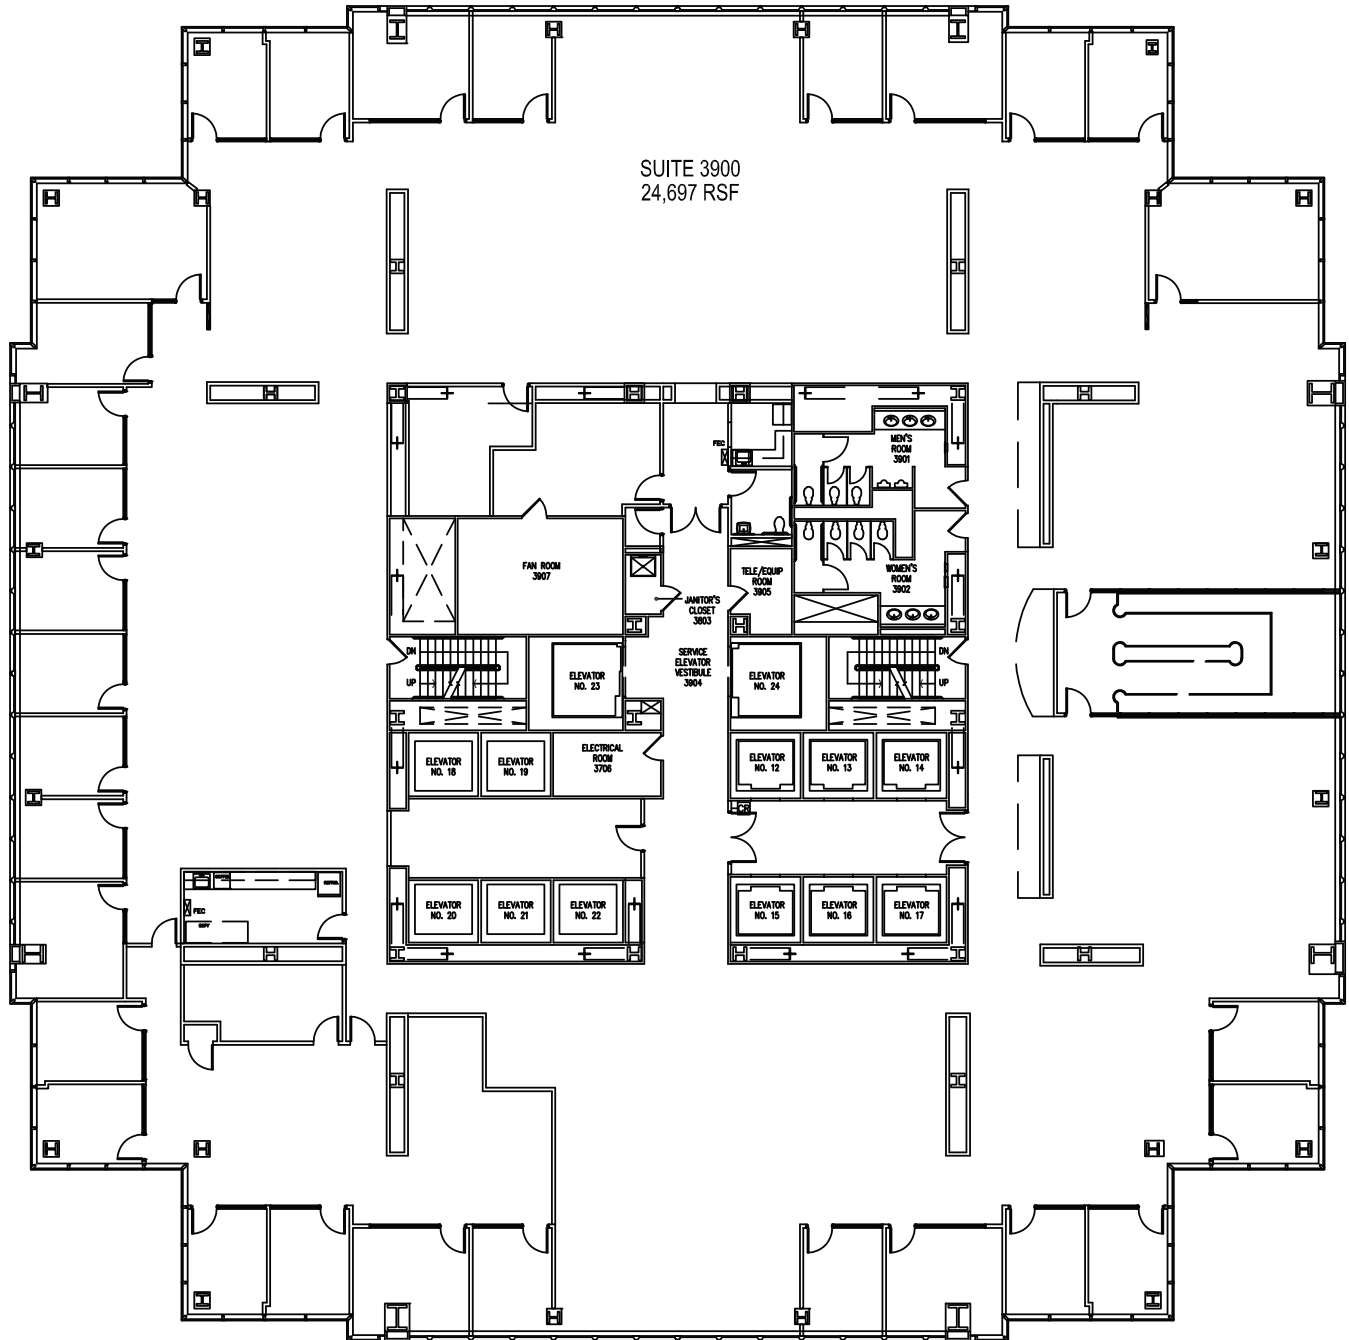

39th Floor

ONE Liberty Place
1650 Market Street Philadelphia, PA

Leasing Agent:
William J. Hirschfeld, CCIM
(215) 963-4025
bill.hirschfeld@cushwake.com