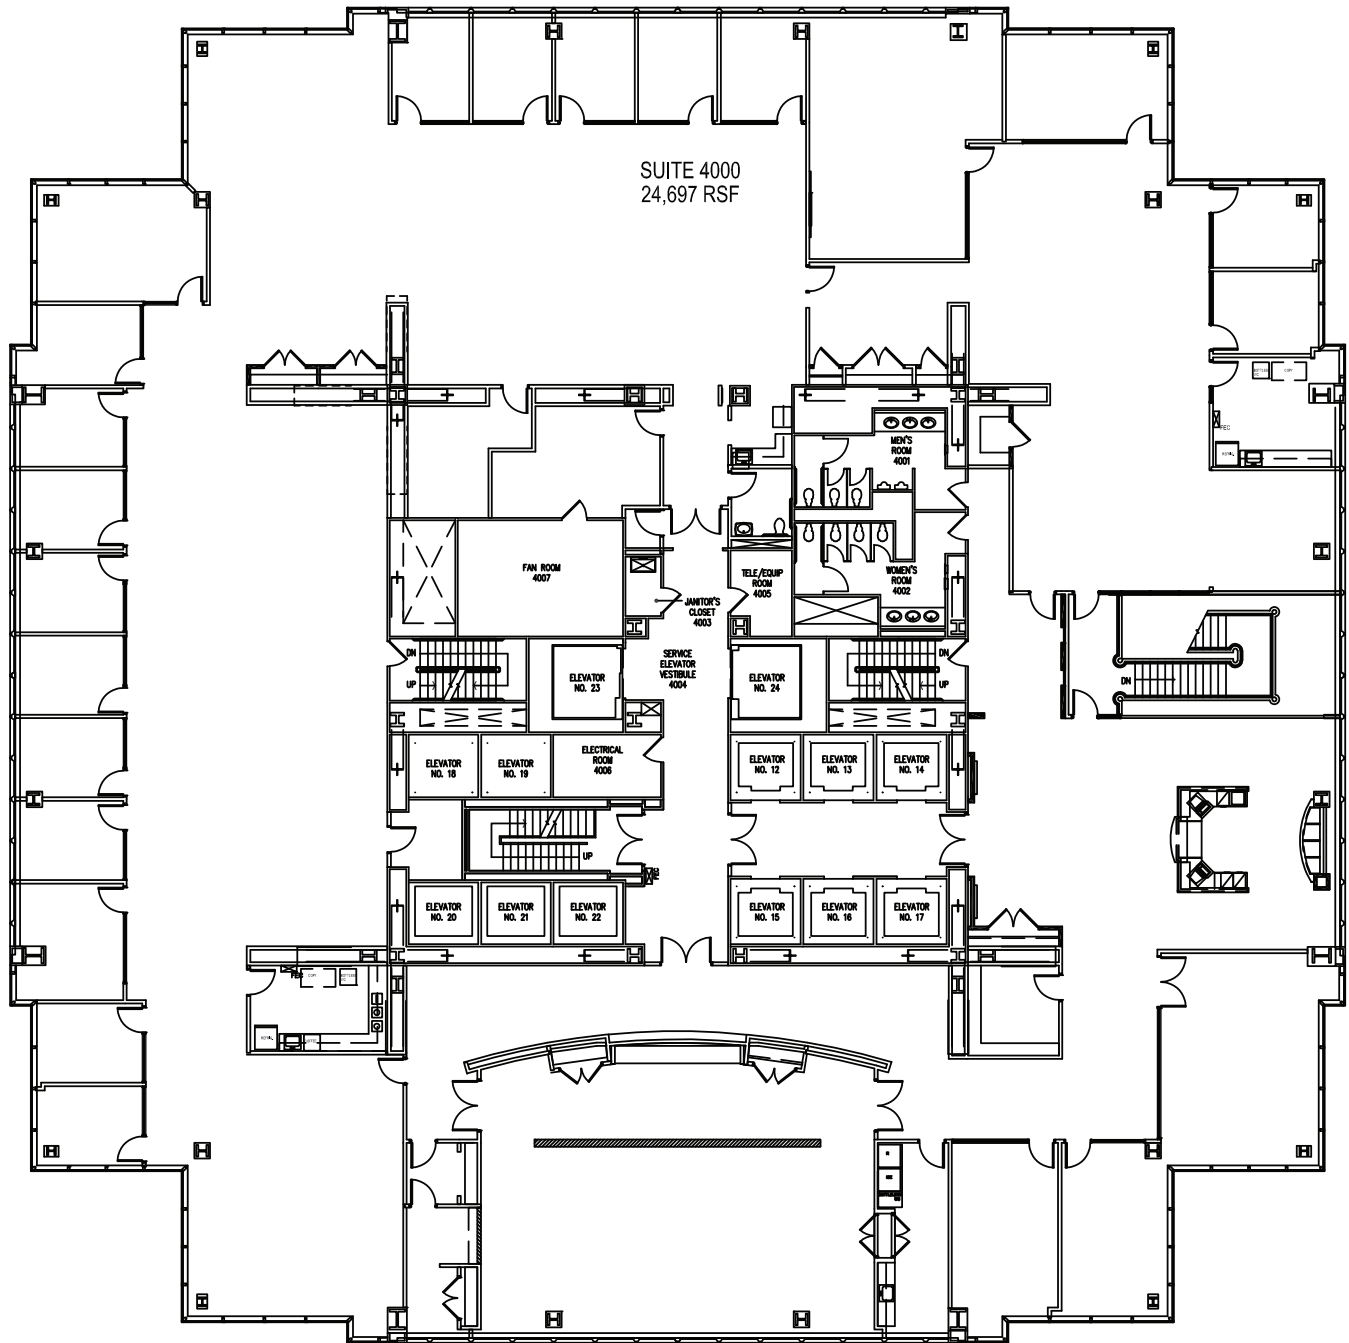

ONE Liberty Place
1650 Market Street Philadelphia, PA

Leasing Agent:
William J. Hirschfeld, CCIM
(215) 963-4025
bill.hirschfeld@cushwake.com