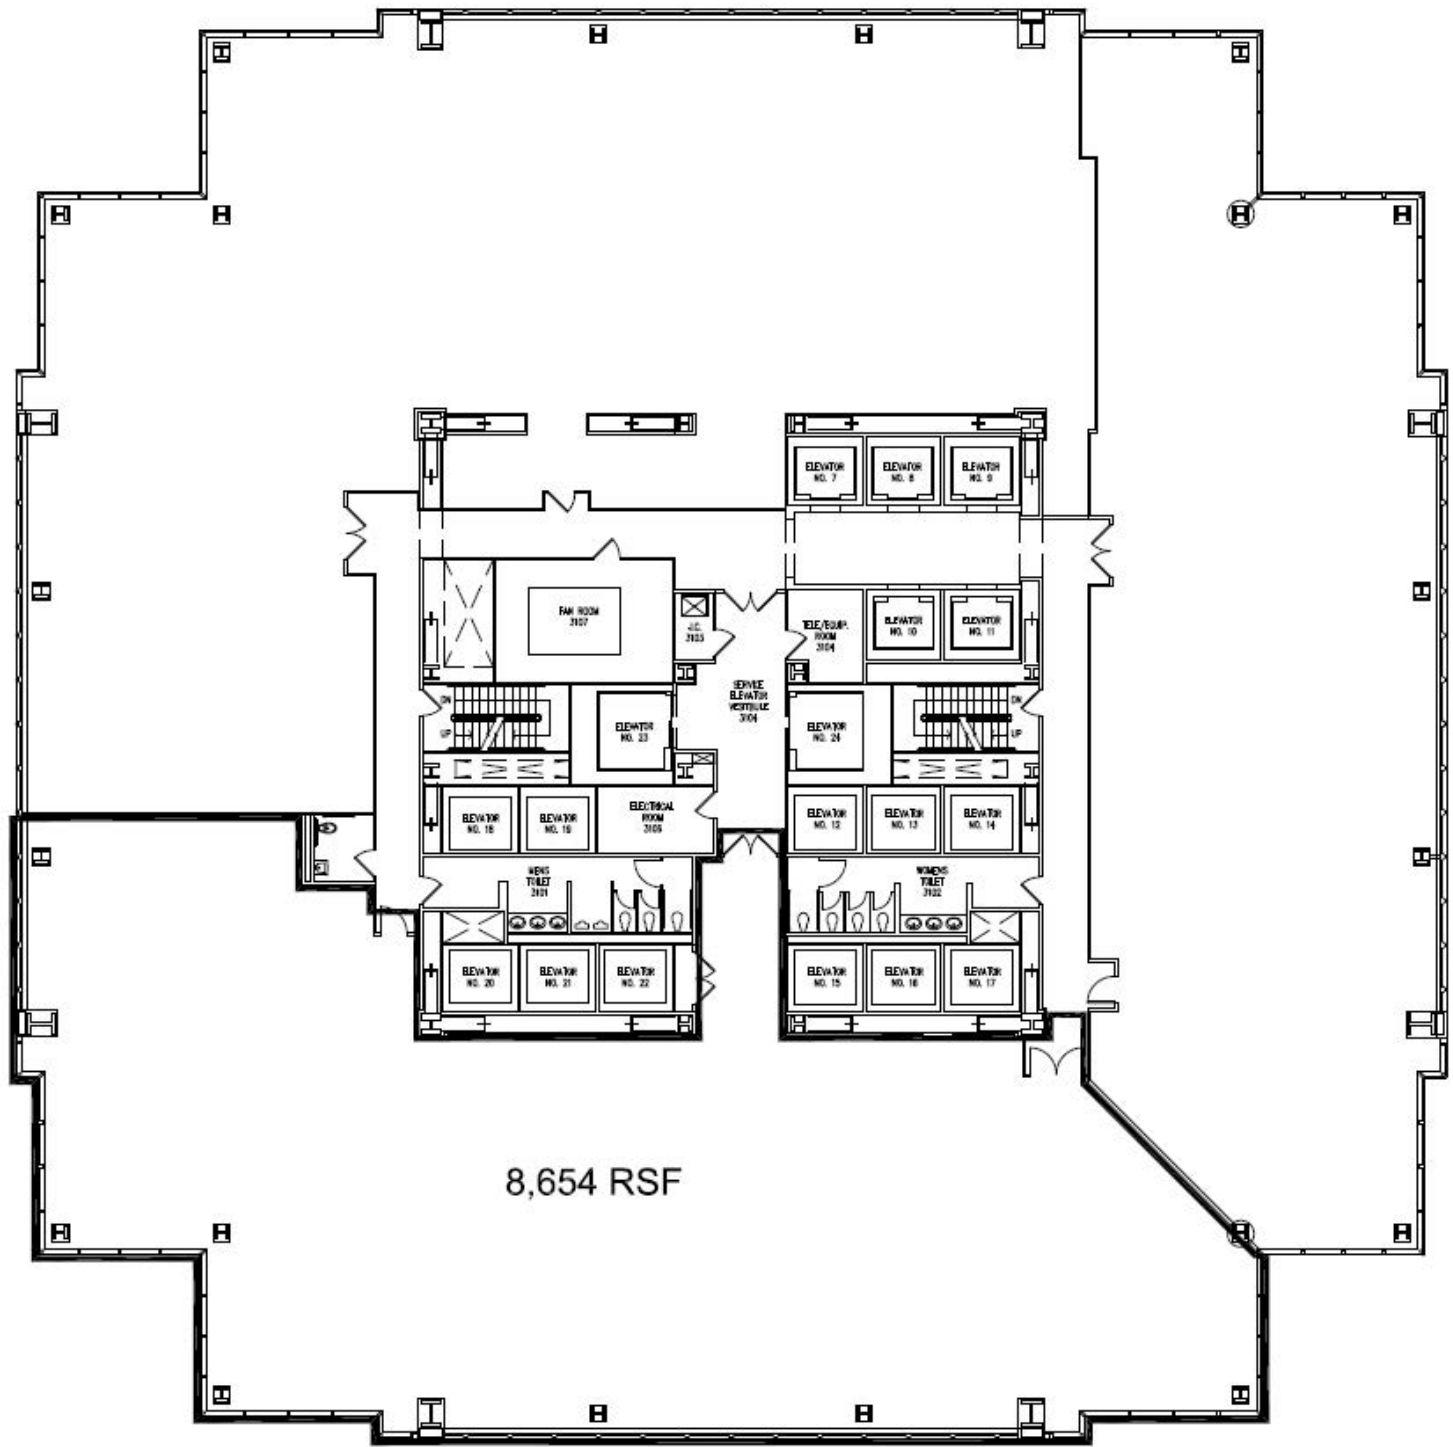

ONE Liberty Place

1650 Market Street Philadelphia, PA

31st Floor

8,654 RSF

Leasing Agent:
William J. Hirschfeld, CCIM
(215) 963-4025
bill.hirschfeld@cushwake.com