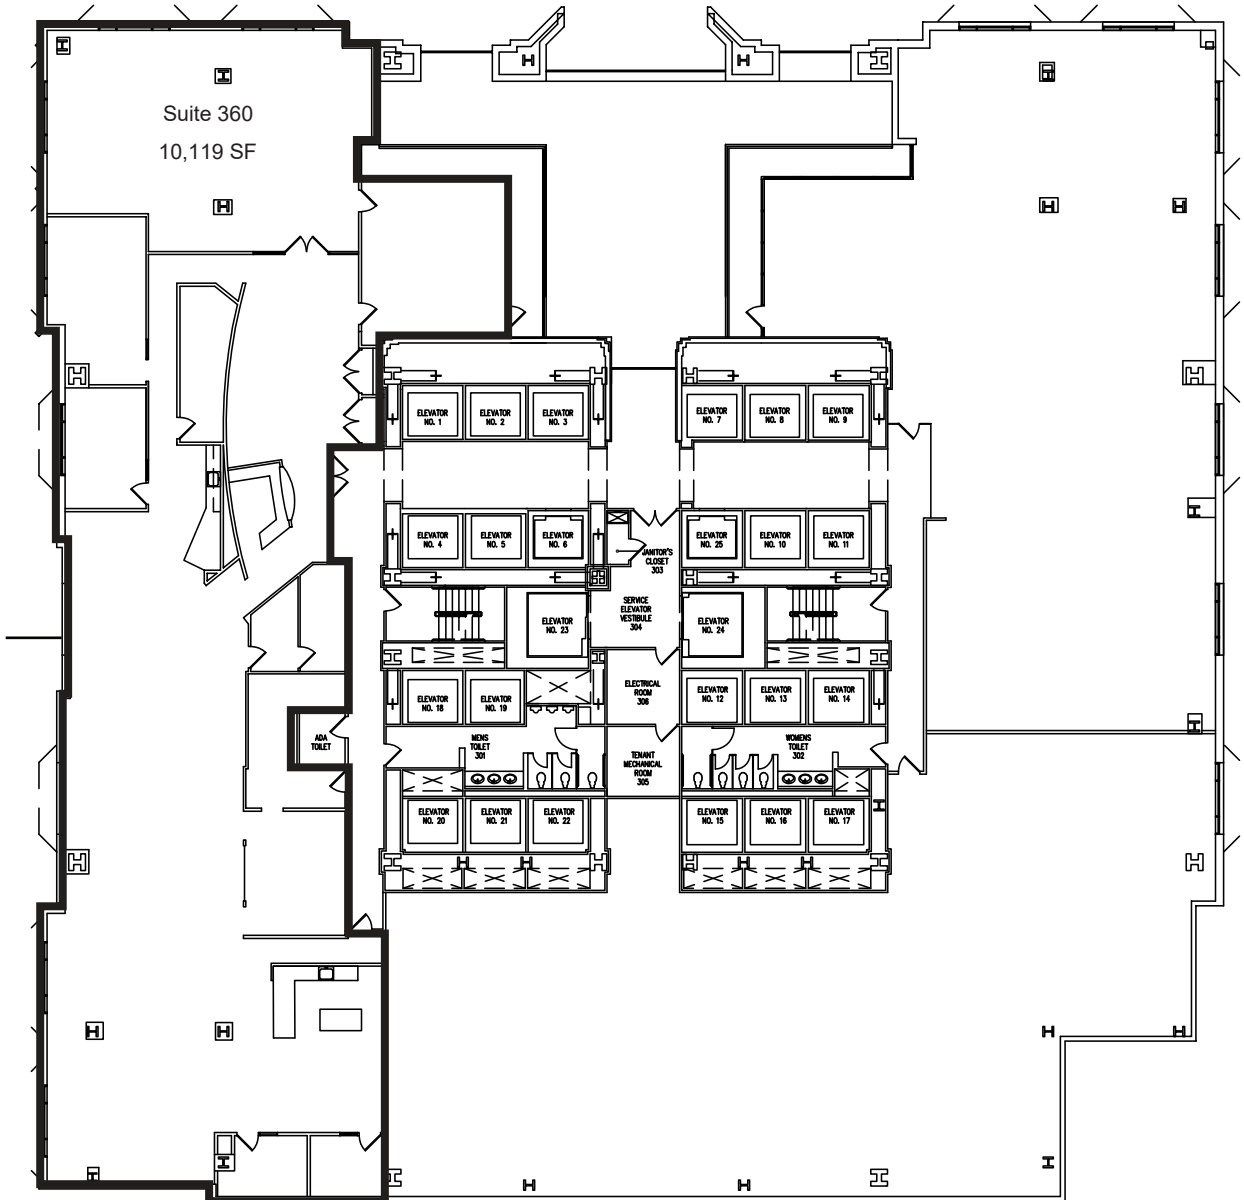

3rd Floor

ONE Liberty Place 1650 Market Street Philadelphia, PA

Leasing Agent:
William J. Hirschfeld, CCIM
(215) 963-4025
bill.hirschfeld@cushwake.com