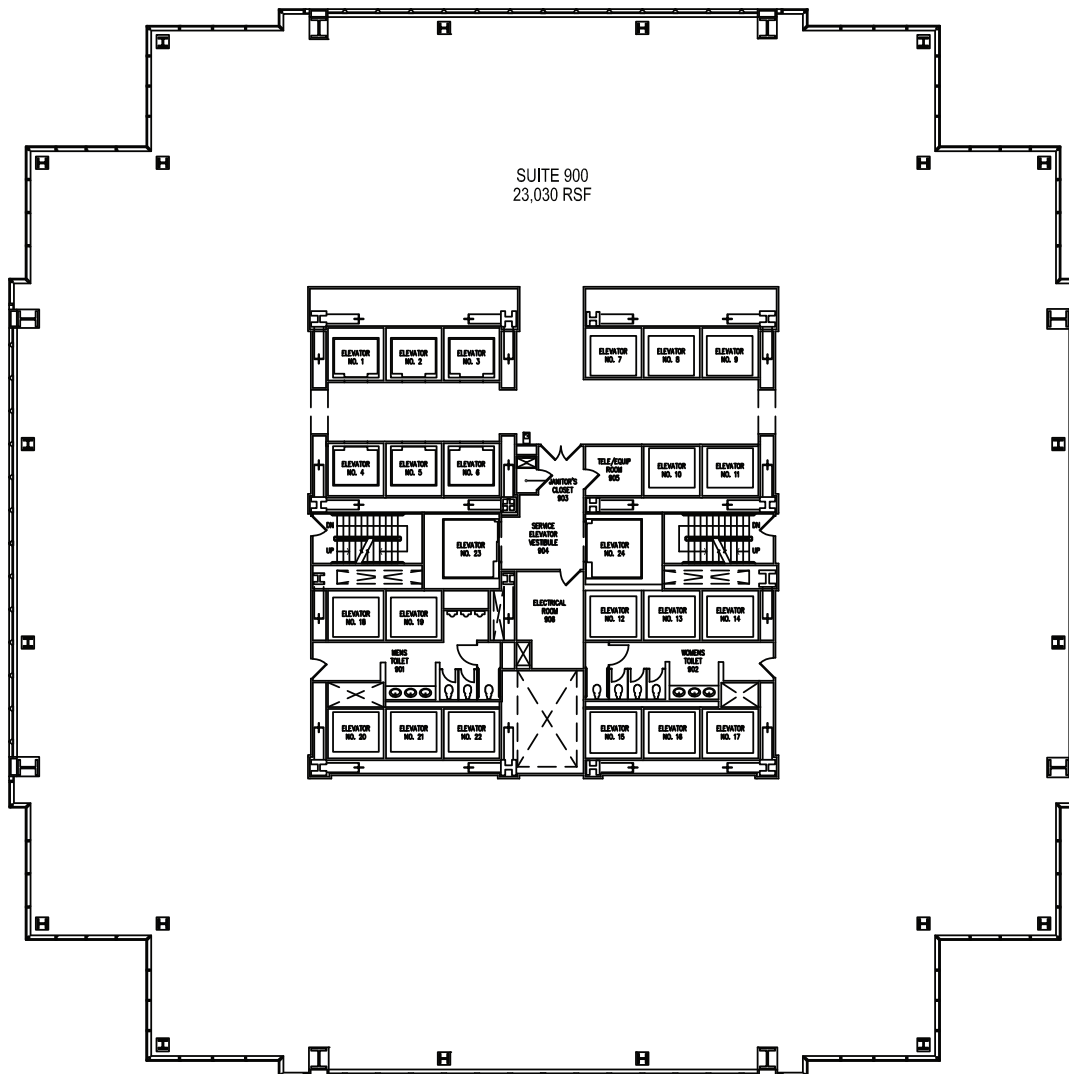

9th Floor

ONE Liberty Place
1650 Market Street Philadelphia, PA

Leasing Agent:
William J. Hirschfeld, CCIM
(215) 963-4025
bill.hirschfeld@cushwake.com