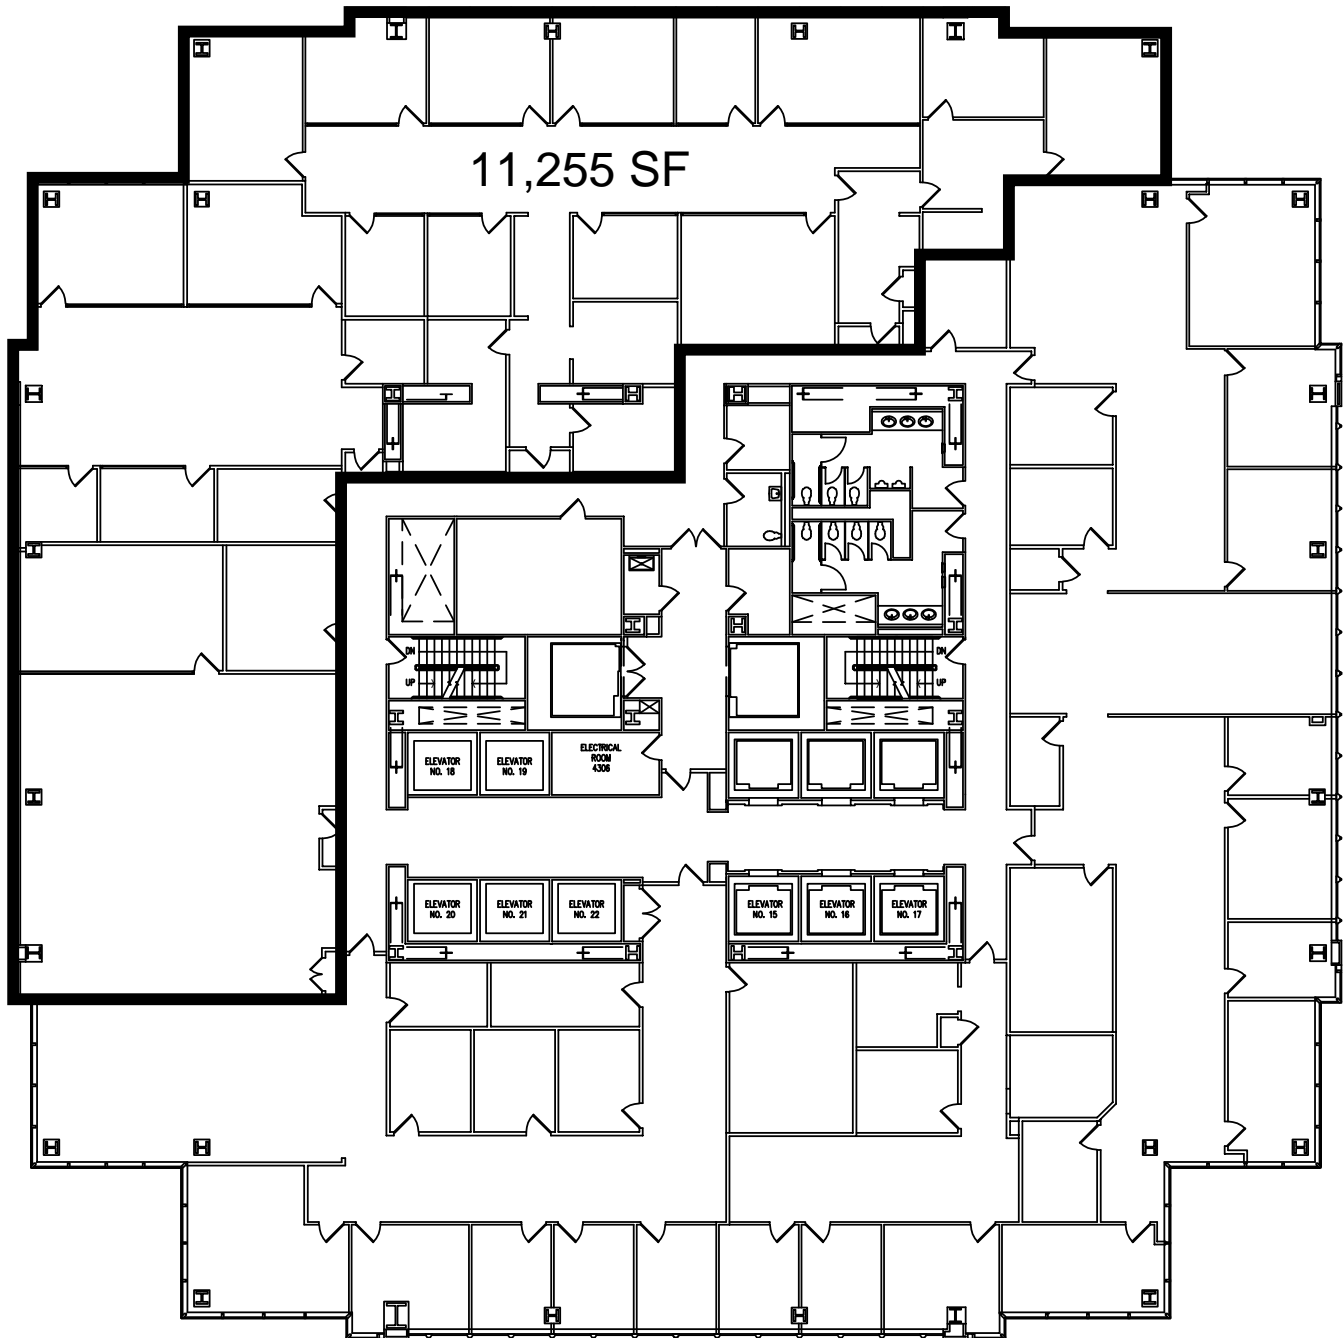

# 43rd Floor

ONE Liberty Place  
1650 Market Street Philadelphia, PA

Leasing Agent:  
**William J. Hirschfeld, CCIM**  
(215) 963-4025  
[bill.hirschfeld@cushwake.com](mailto:bill.hirschfeld@cushwake.com)