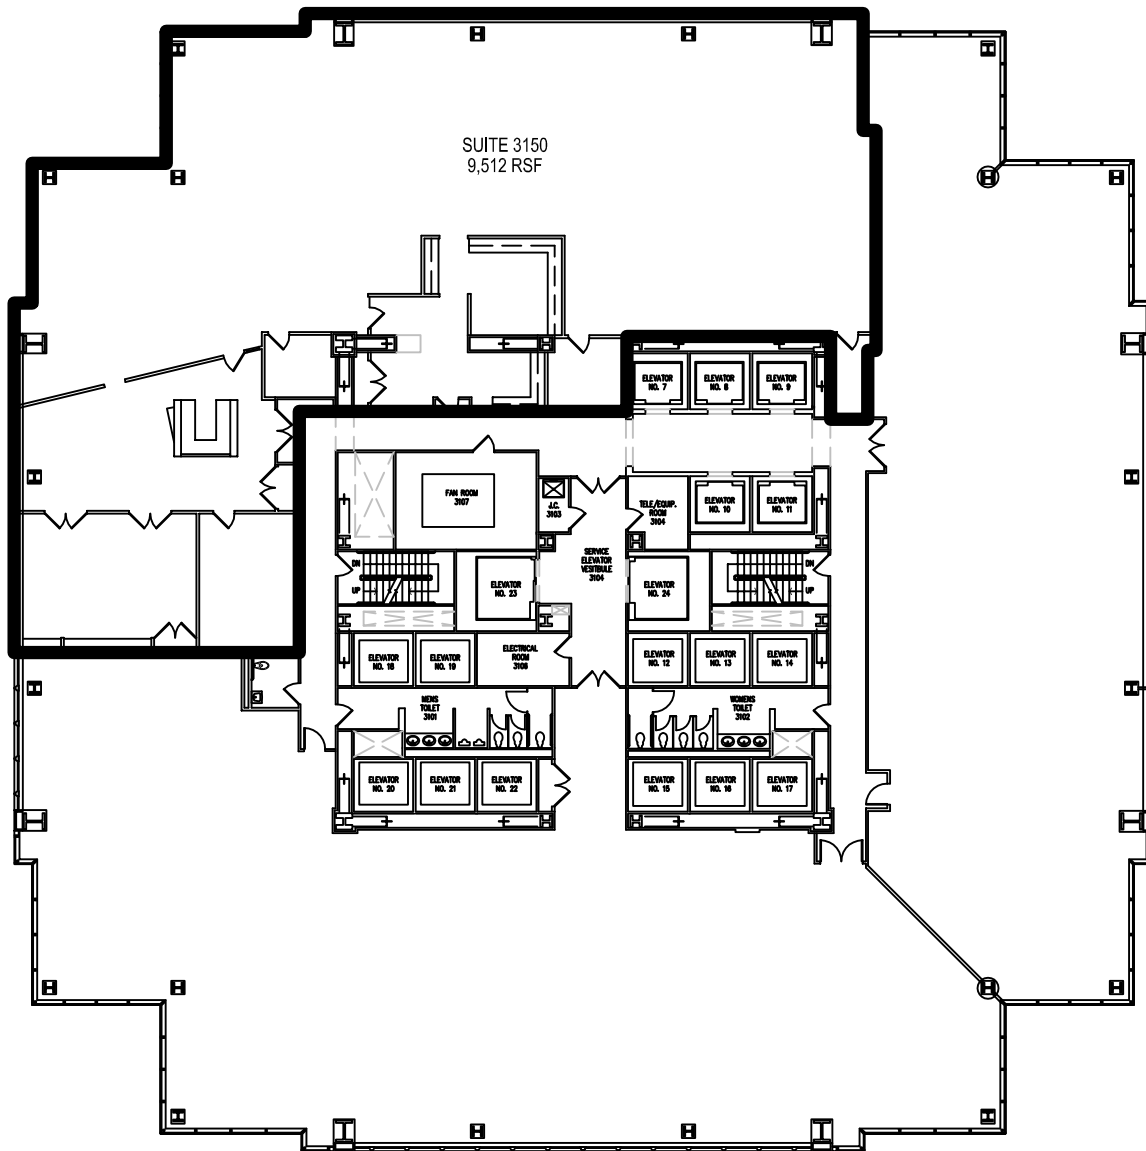

31st Floor

ONE Liberty Place 1650 Market Street Philadelphia, PA

Leasing Agent:
William J. Hirschfeld, CCIM
(215) 963-4025
bill.hirschfeld@cushwake.com