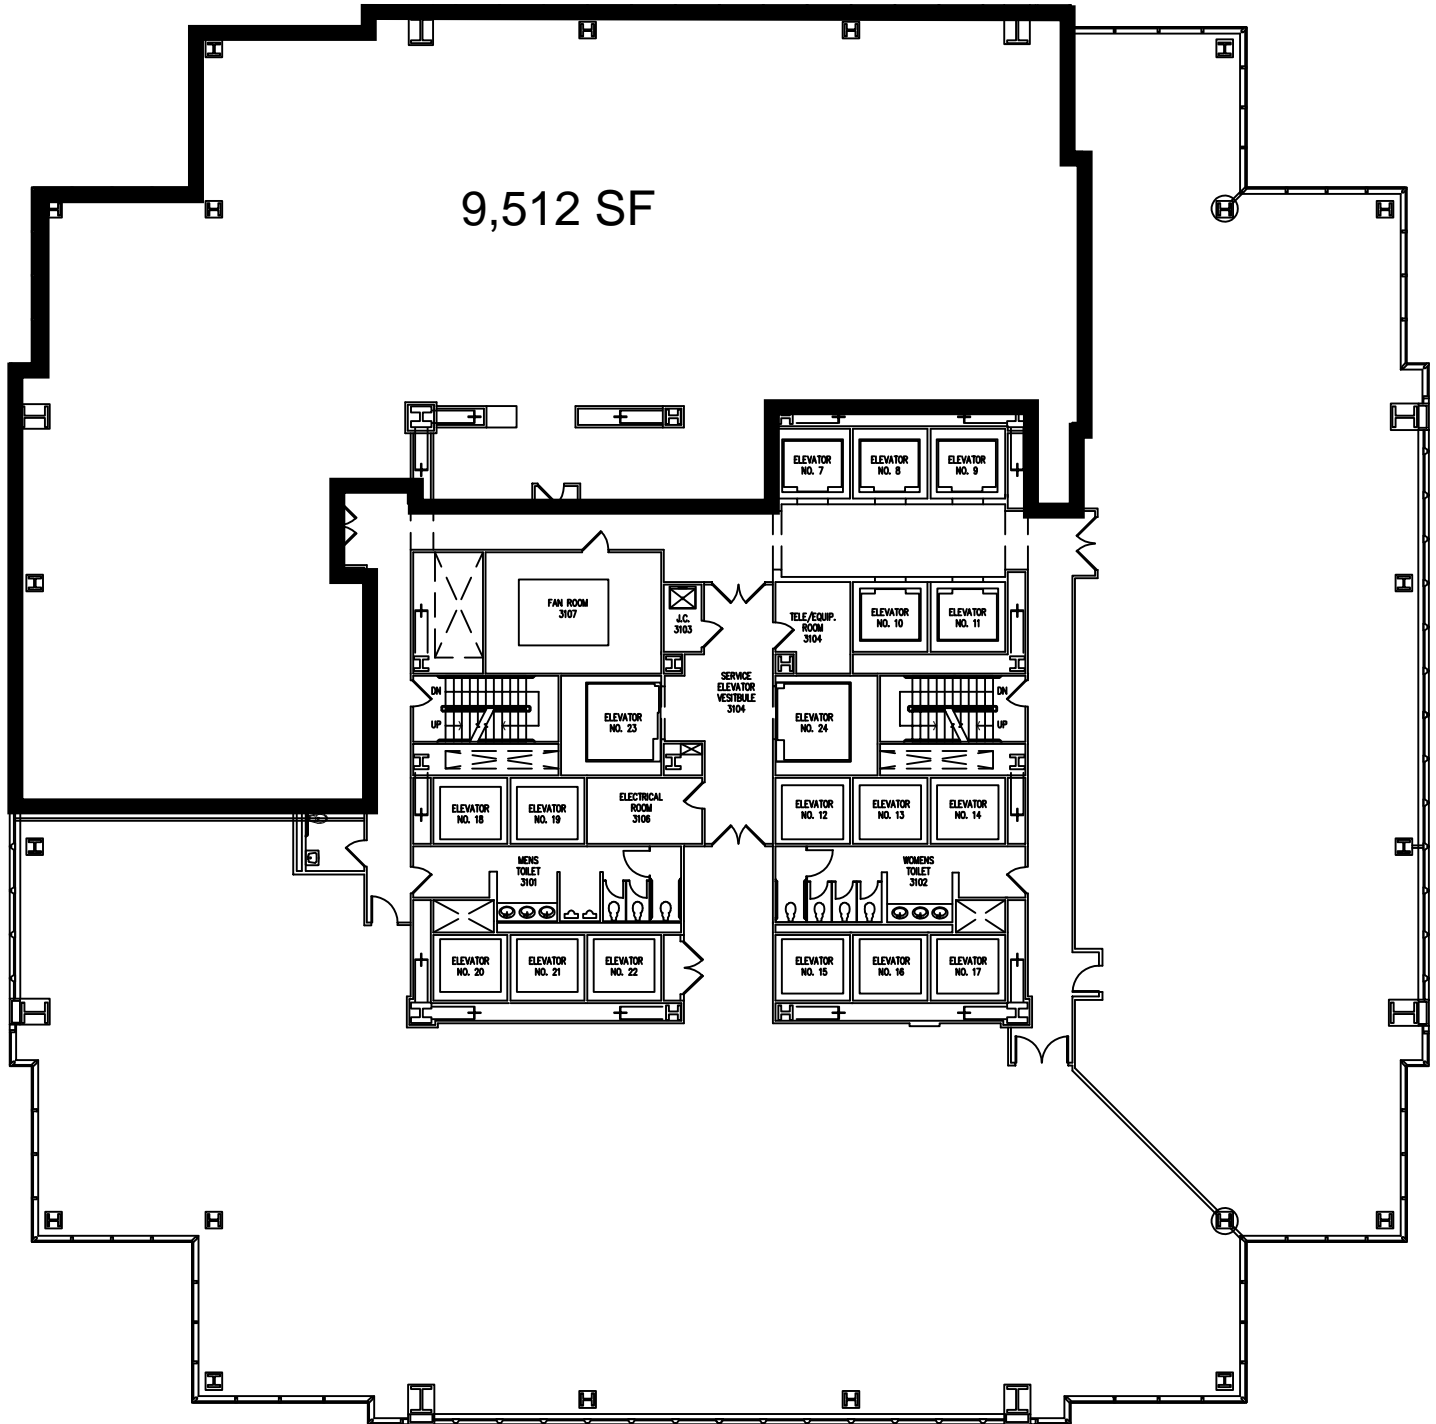

ONE Liberty Place

1650 Market Street Philadelphia, PA

31st Floor

Leasing Agent:
William J. Hirschfeld
(215) 963-4025
bill.hirschfeld@cushwake.com