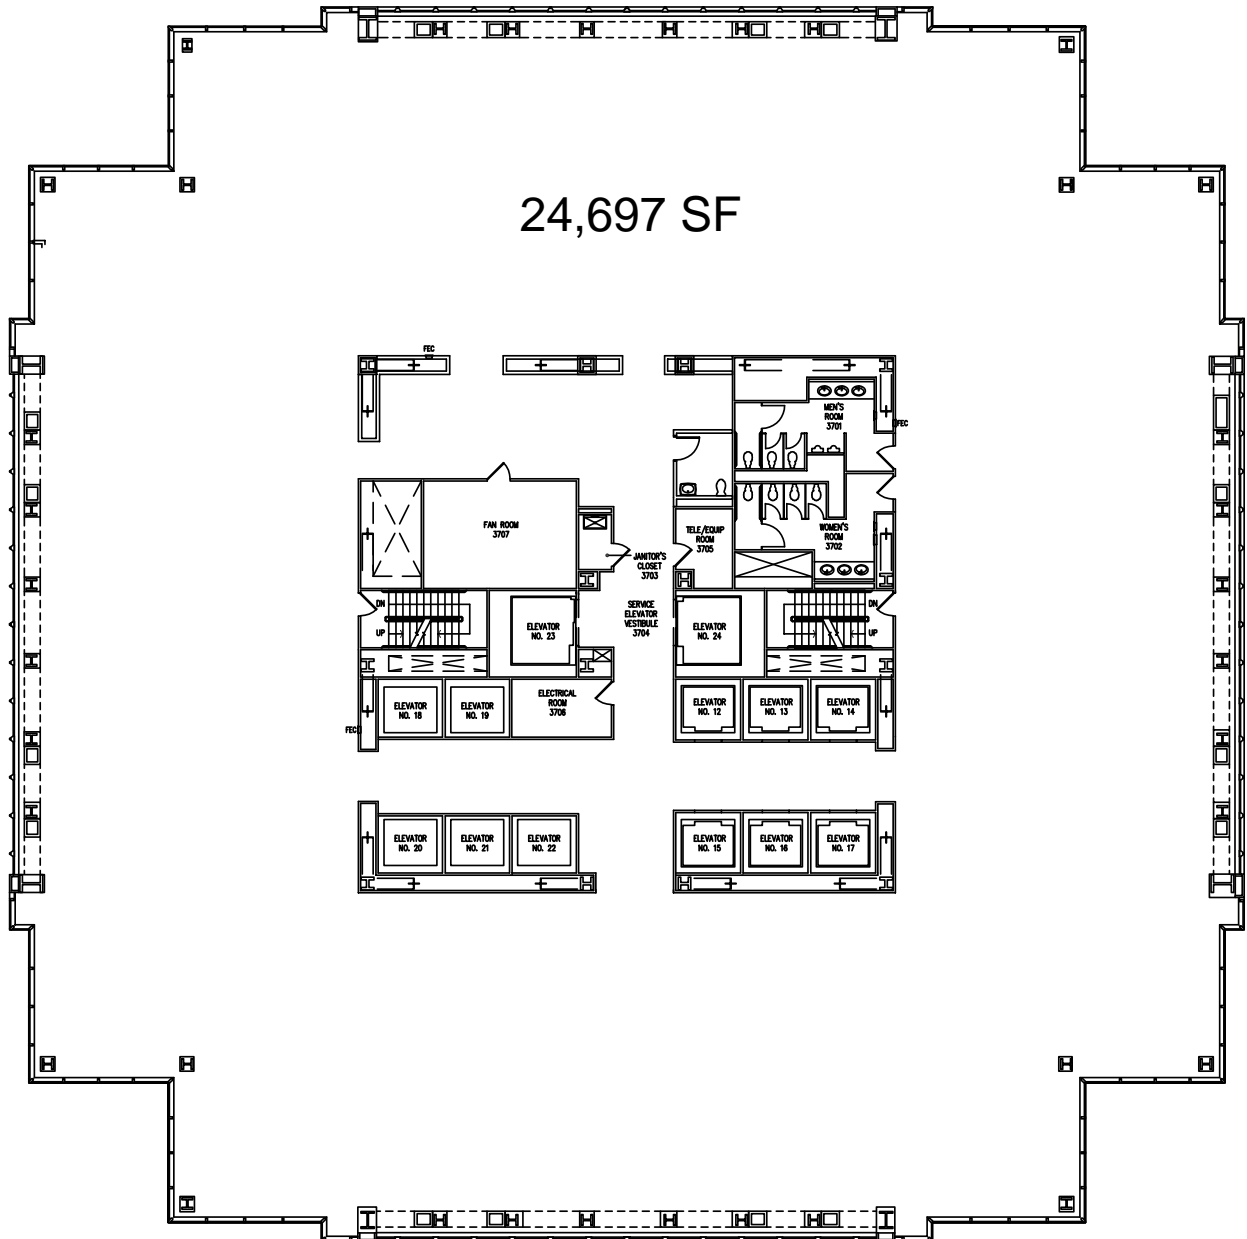

37th Floor

ONE Liberty Place
1650 Market Street Philadelphia, PA

Leasing Agent:
William J. Hirschfeld, CCIM
(215) 963-4025
bill.hirschfeld@cushwake.com