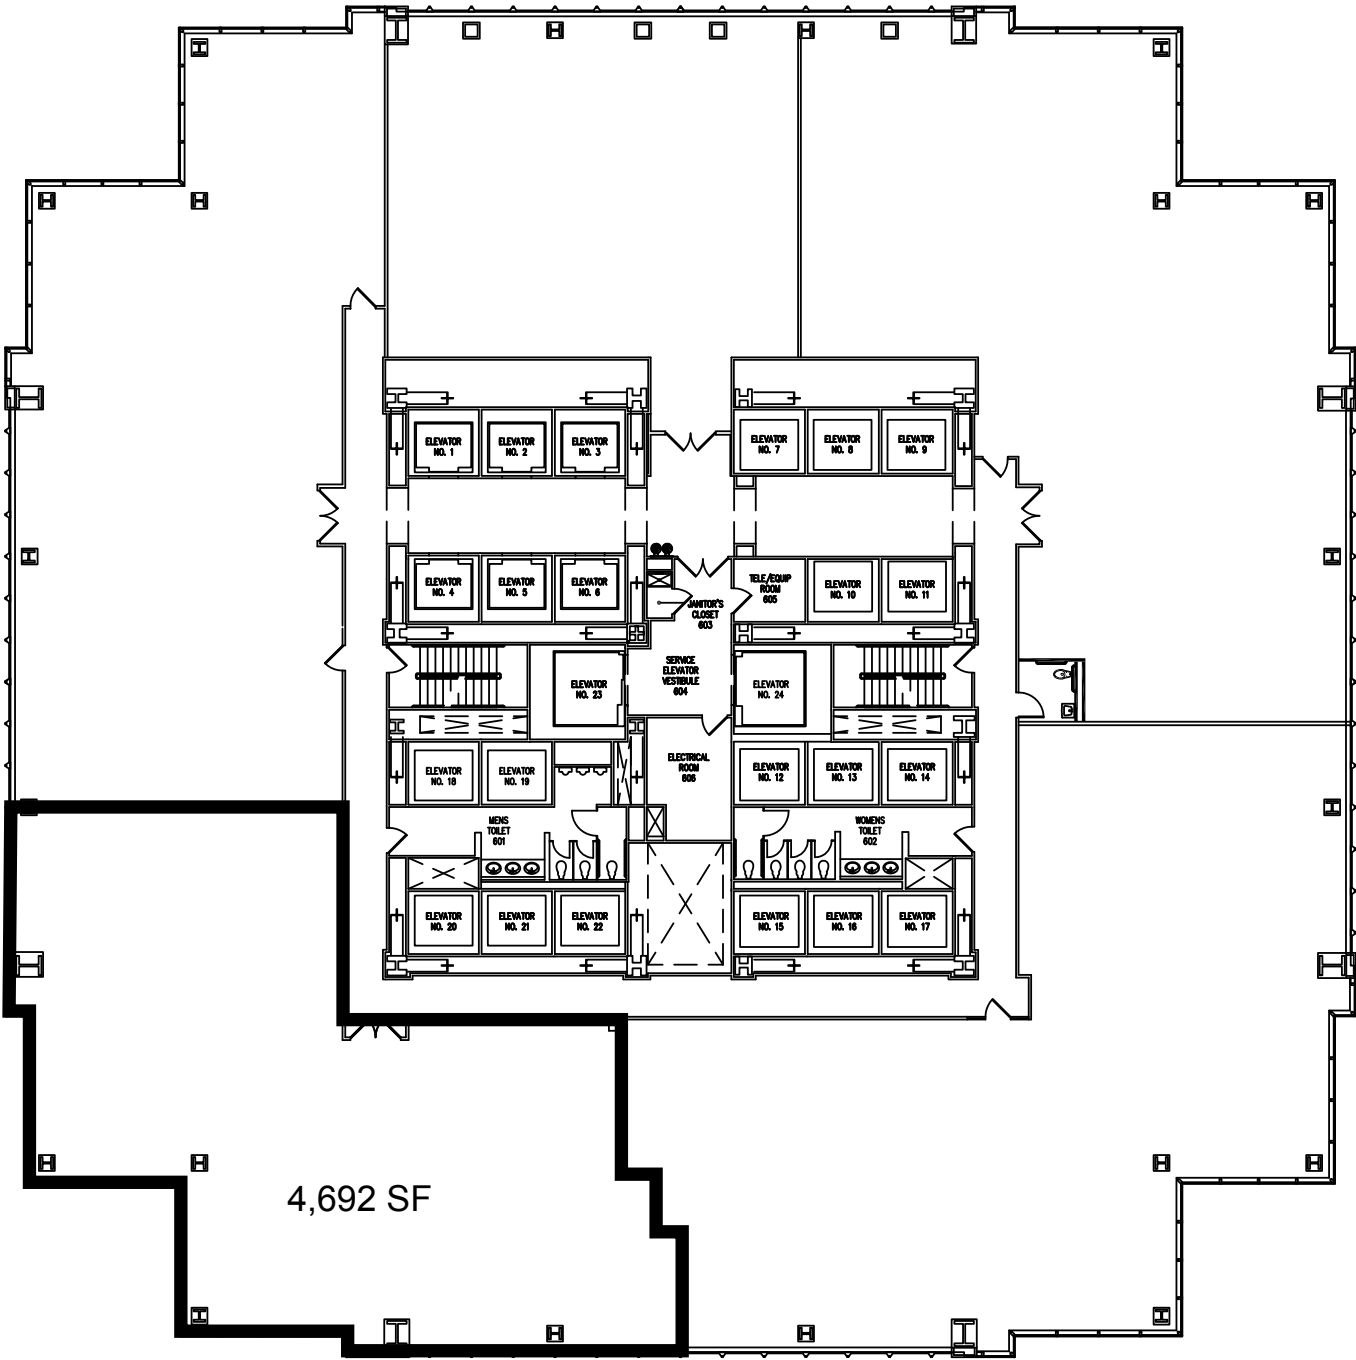

6th Floor

ONE Liberty Place 1650 Market Street Philadelphia, PA

4,692 SF

Leasing Agent:
William J. Hirschfeld, CCM
 (215) 963-4025
bill.hirschfeld@cushwake.com