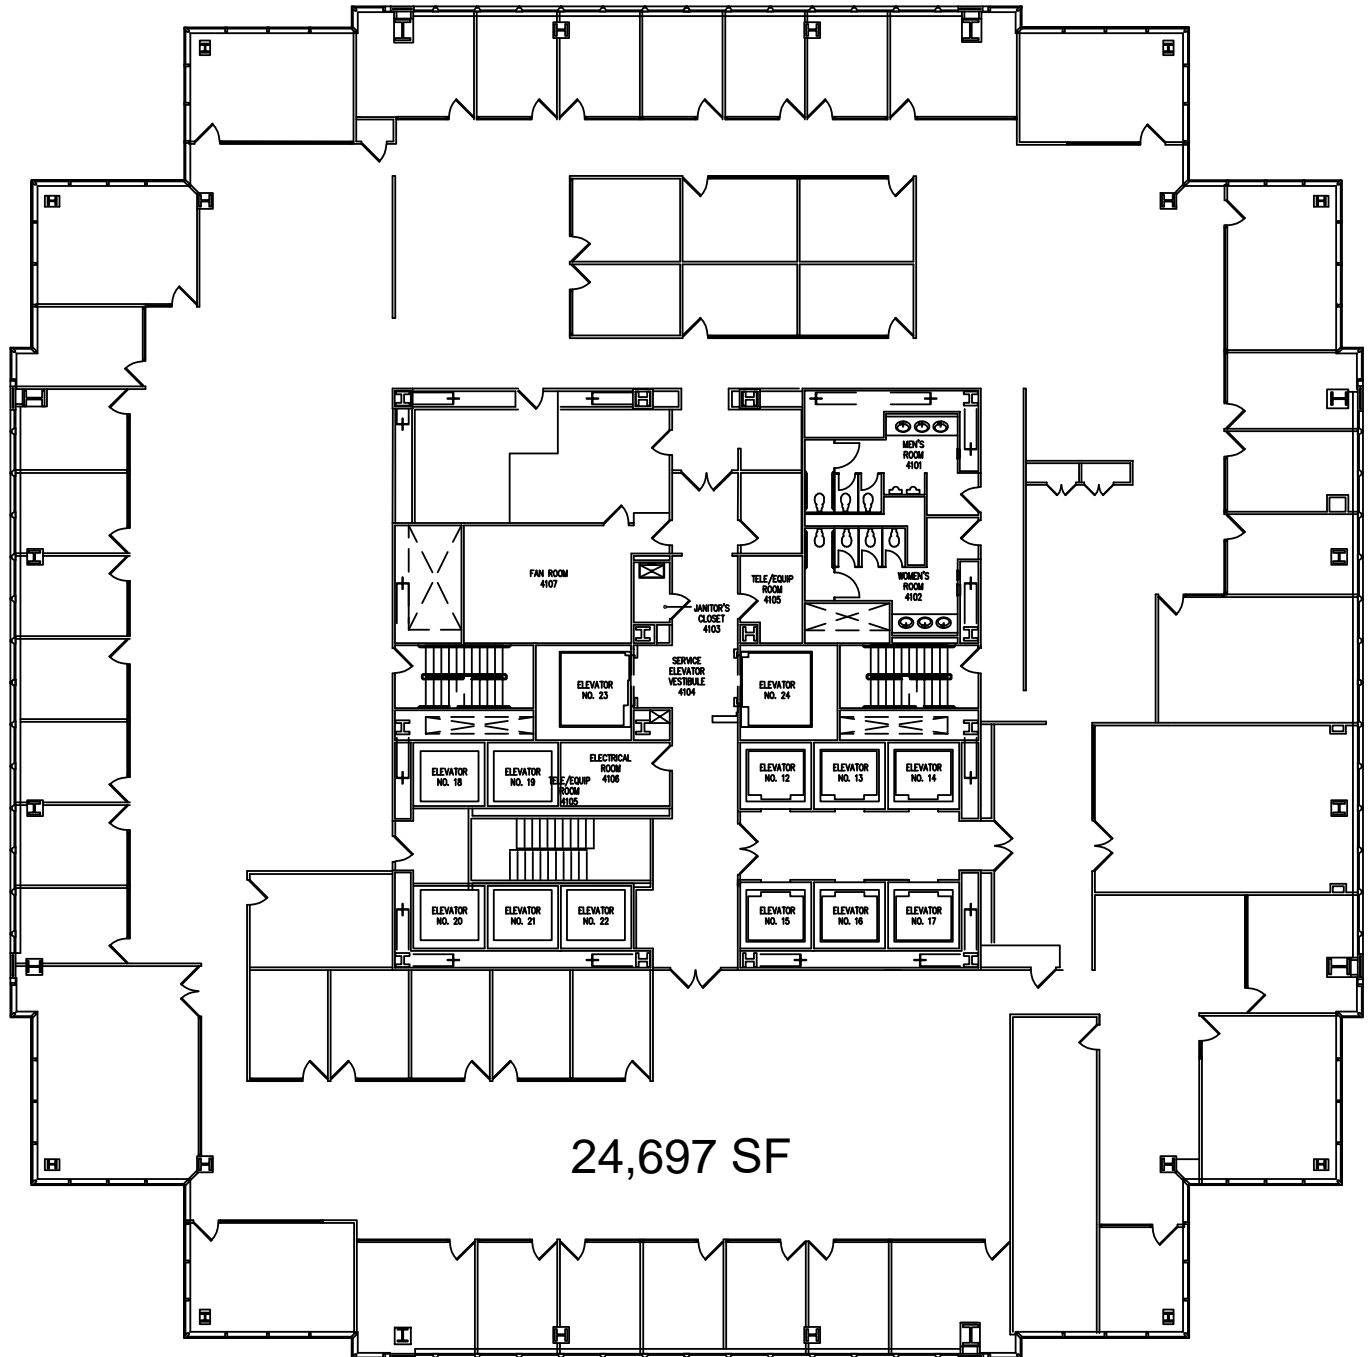

41st Floor

ONE Liberty Place
1650 Market Street Philadelphia, PA

Leasing Agent:
William J. Hirschfeld, CCIM
(215) 963-4025
bill.hirschfeld@cushwake.com