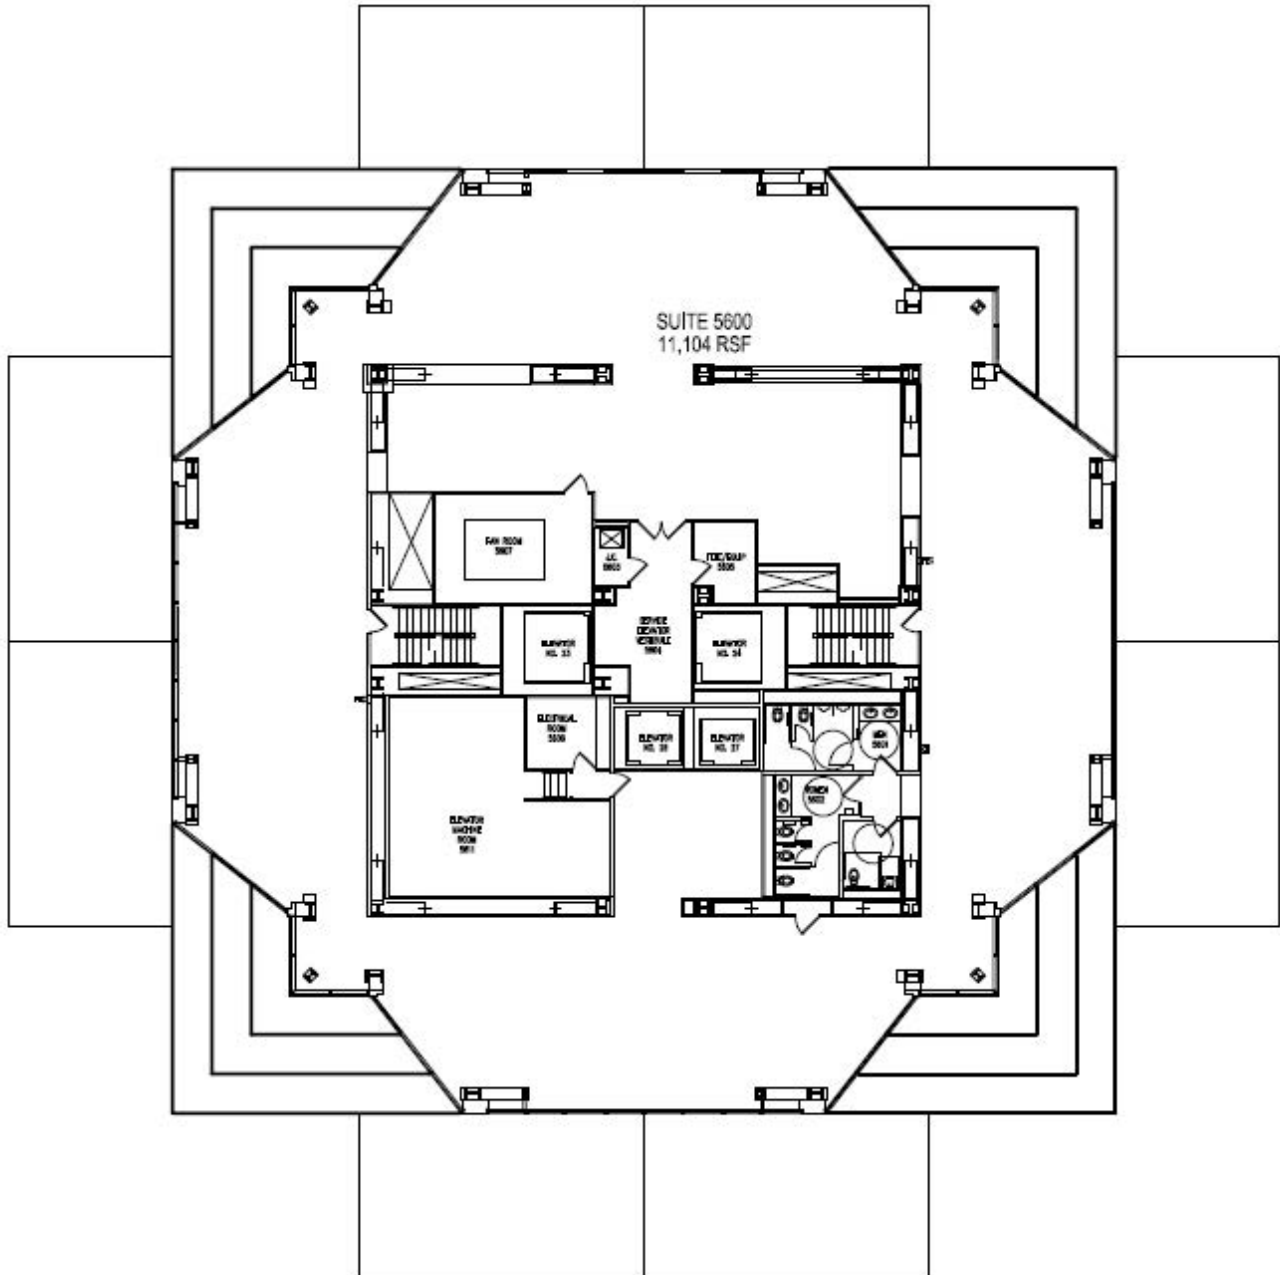

56th Floor

ONE Liberty Place
1650 Market Street Philadelphia, PA

Leasing Agent:
William J. Hirschfeld, CCIM
(215) 963-4025
bill.hirschfeld@cushwake.com