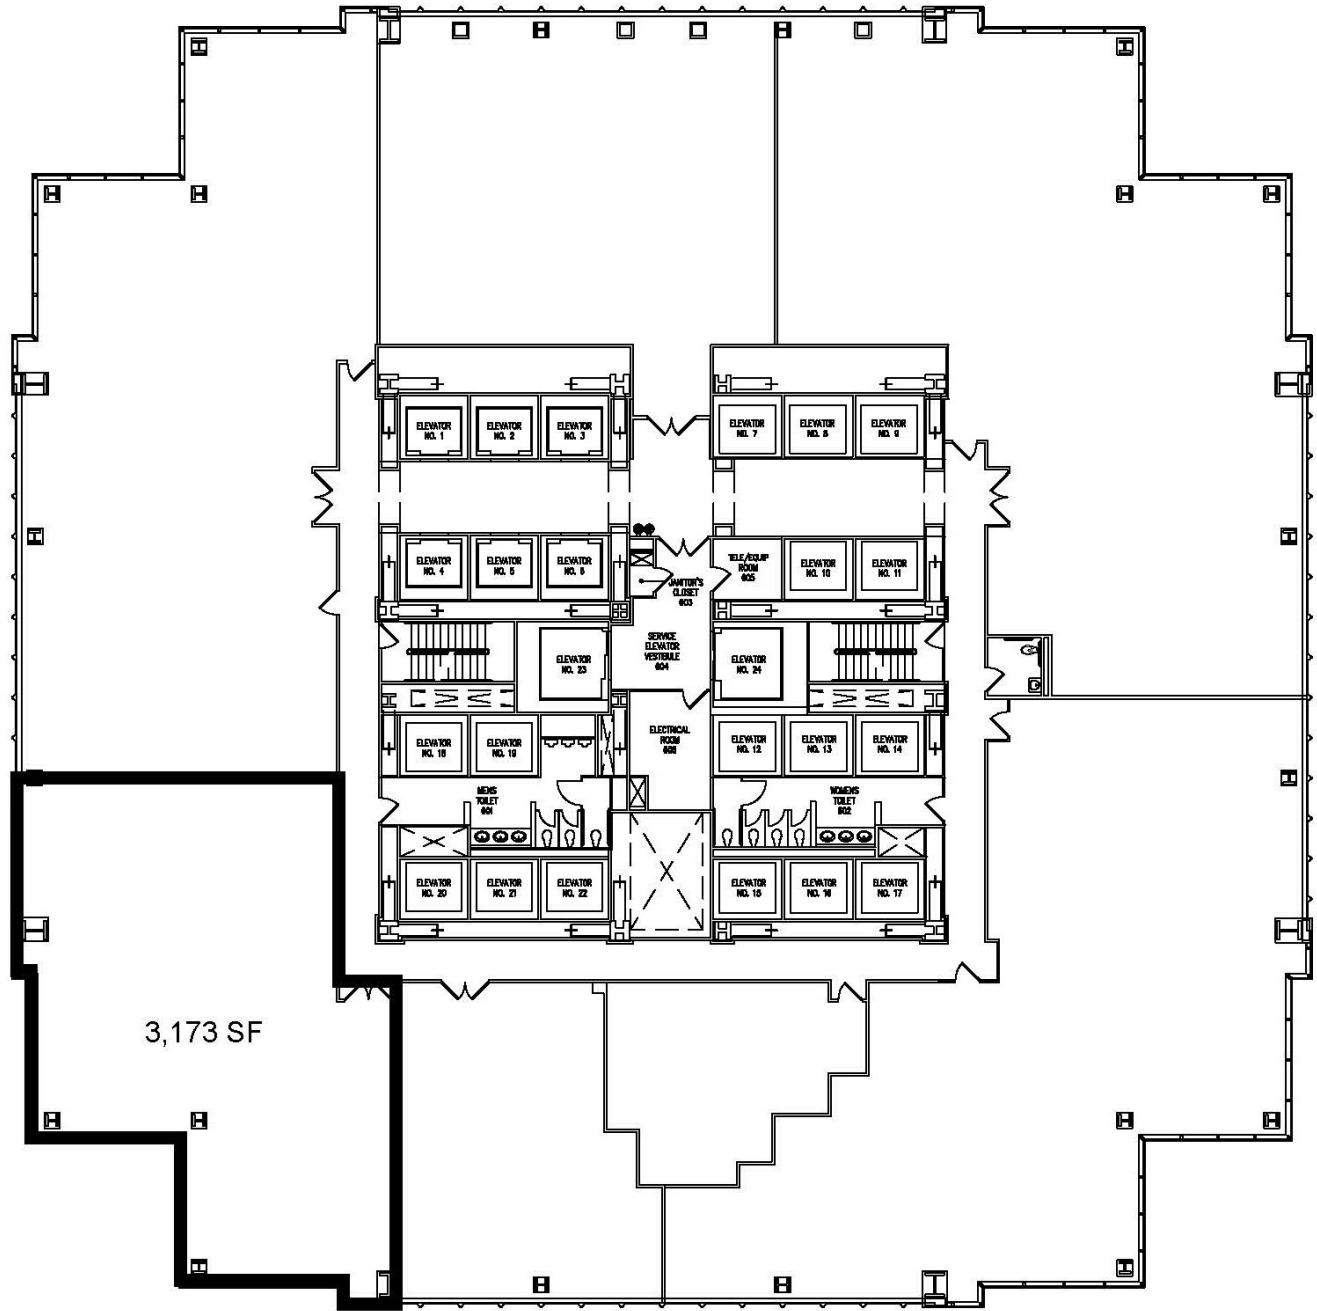

6th Floor

ONE Liberty Place
1650 Market Street Philadelphia, PA

Leasing Agent:
William J. Hirschfeld, CCIM
(215) 963-4025
bill.hirschfeld@cushwake.com