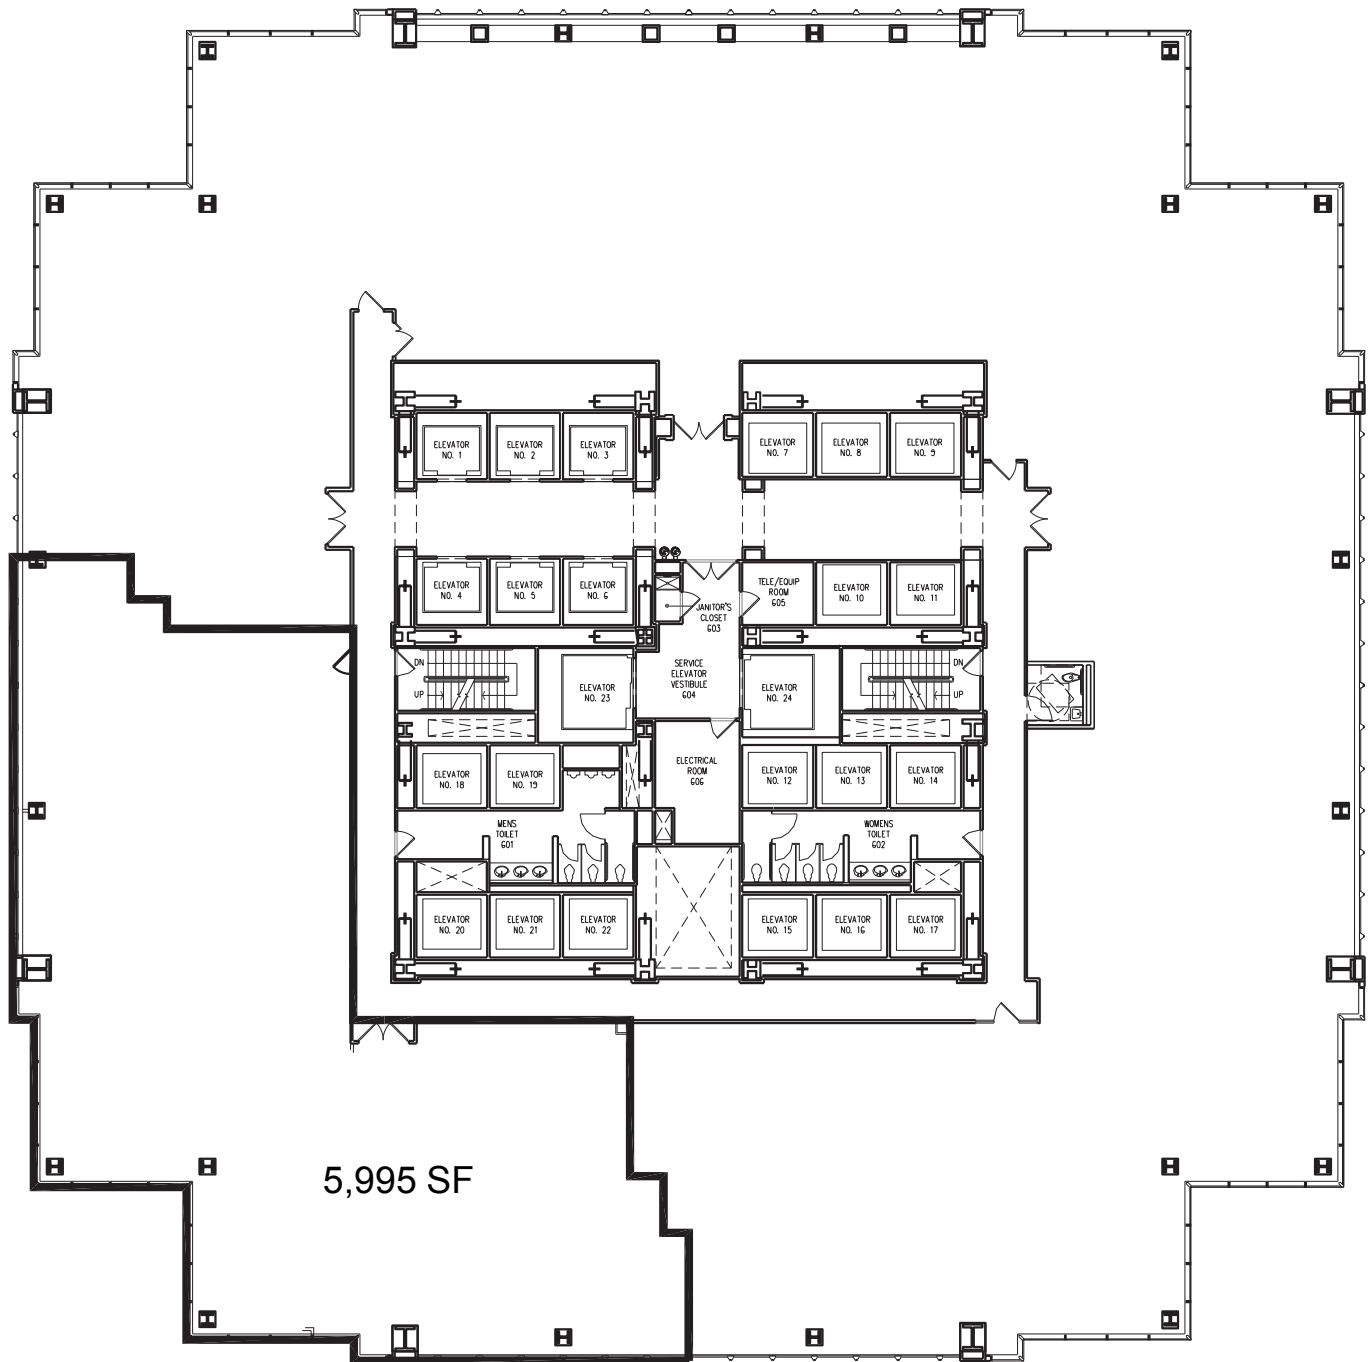

6th Floor

ONE Liberty Place
1650 Market Street Philadelphia, PA

Leasing Agent:
William J. Hirschfeld, CCM
(215) 963-4025
bill.hirschfeld@cushwake.com