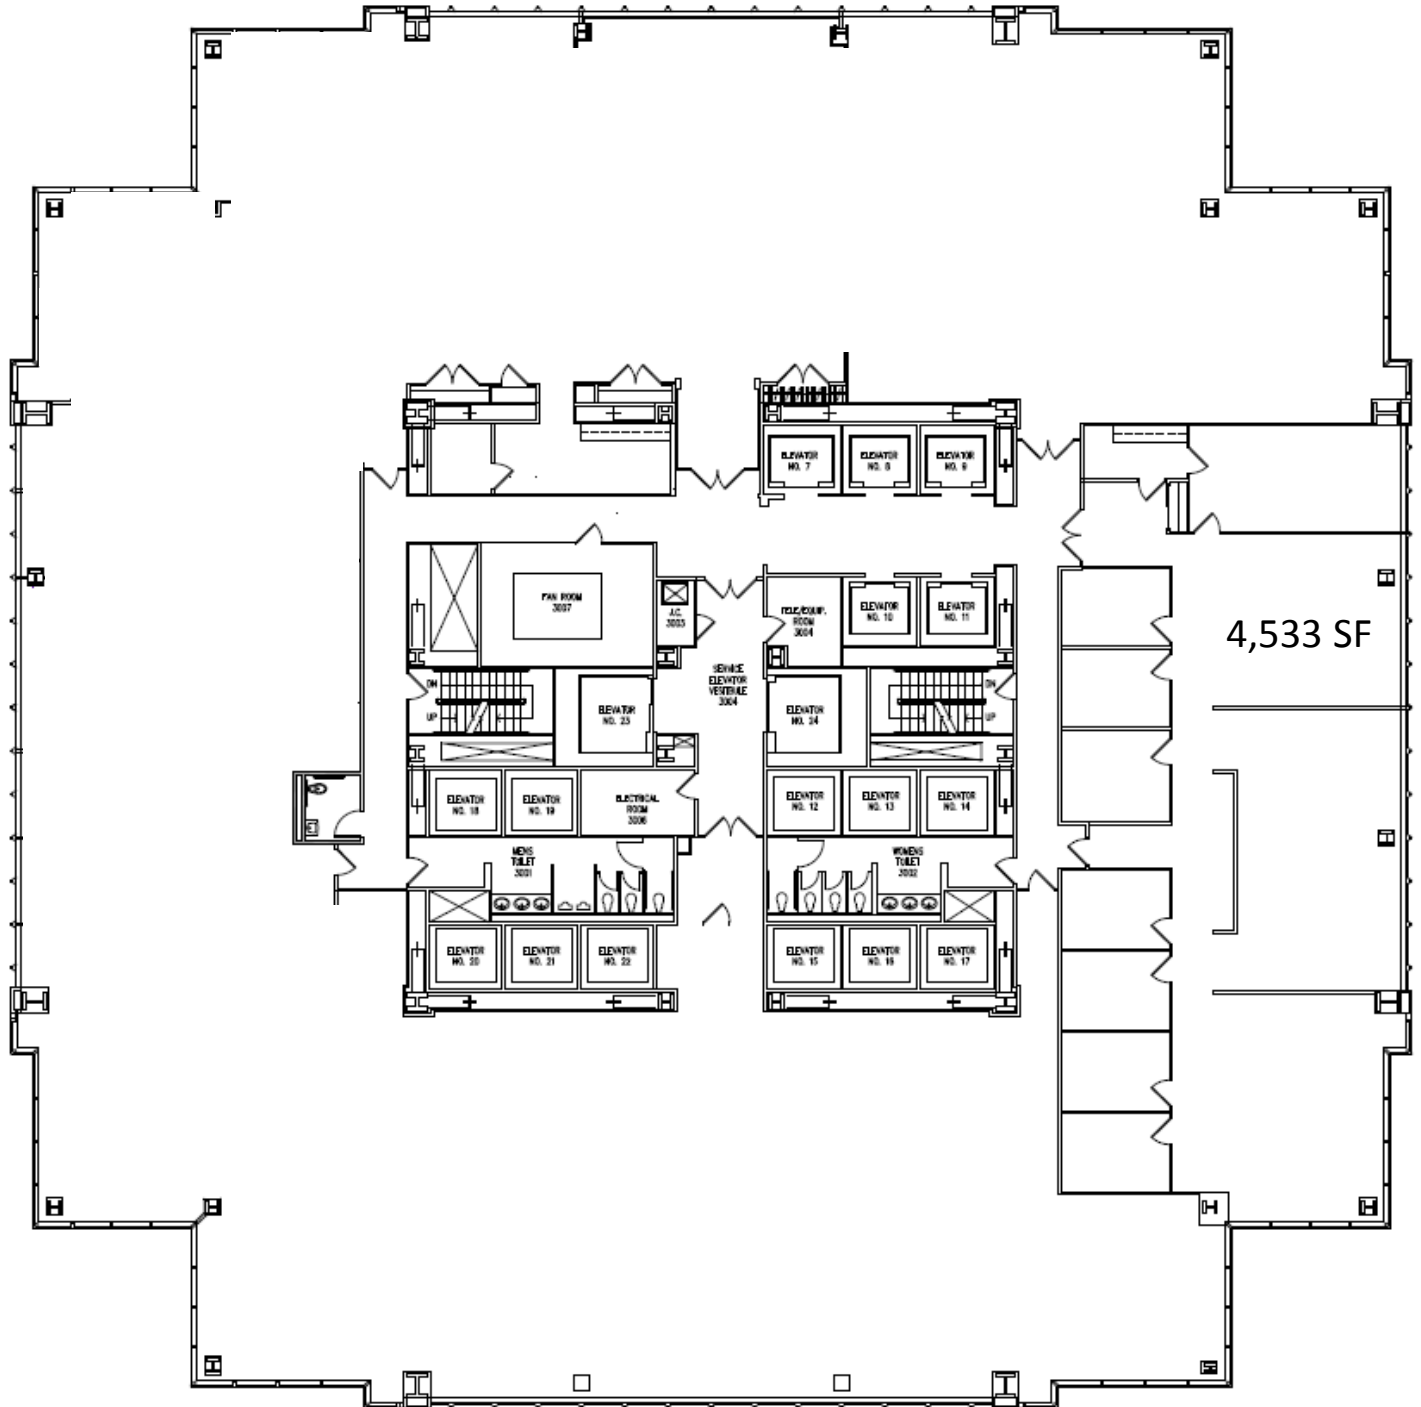

30th Floor

ONE Liberty Place
1650 Market Street Philadelphia, PA

Leasing Agent:
William J. Hirschfeld, CCM
(215) 963-4025
bill.hirschfeld@cushwake.com