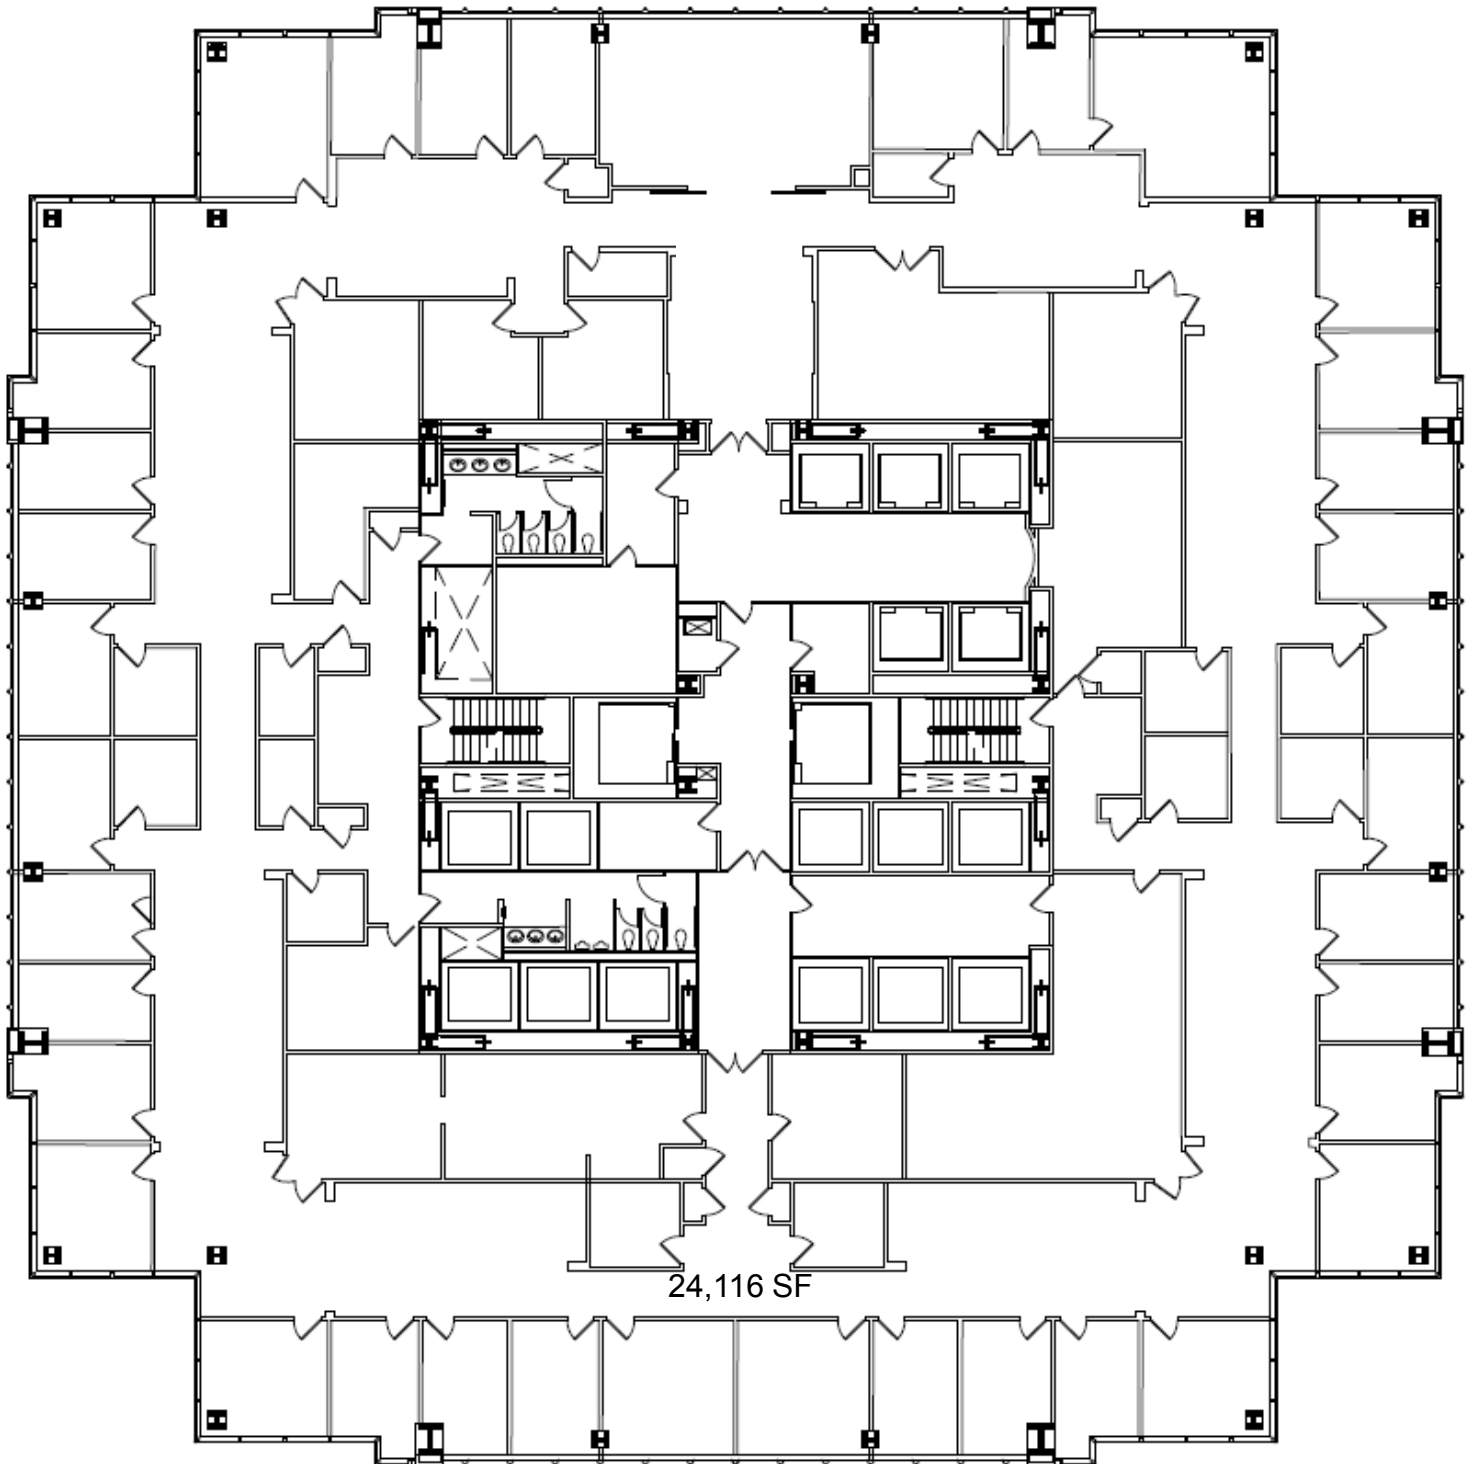

32nd Floor

ONE Liberty Place
1650 Market Street Philadelphia, PA

Leasing Agent:
William J. Hirschfeld, CCM
(215) 963-4025
bill.hirschfeld@cushwake.com