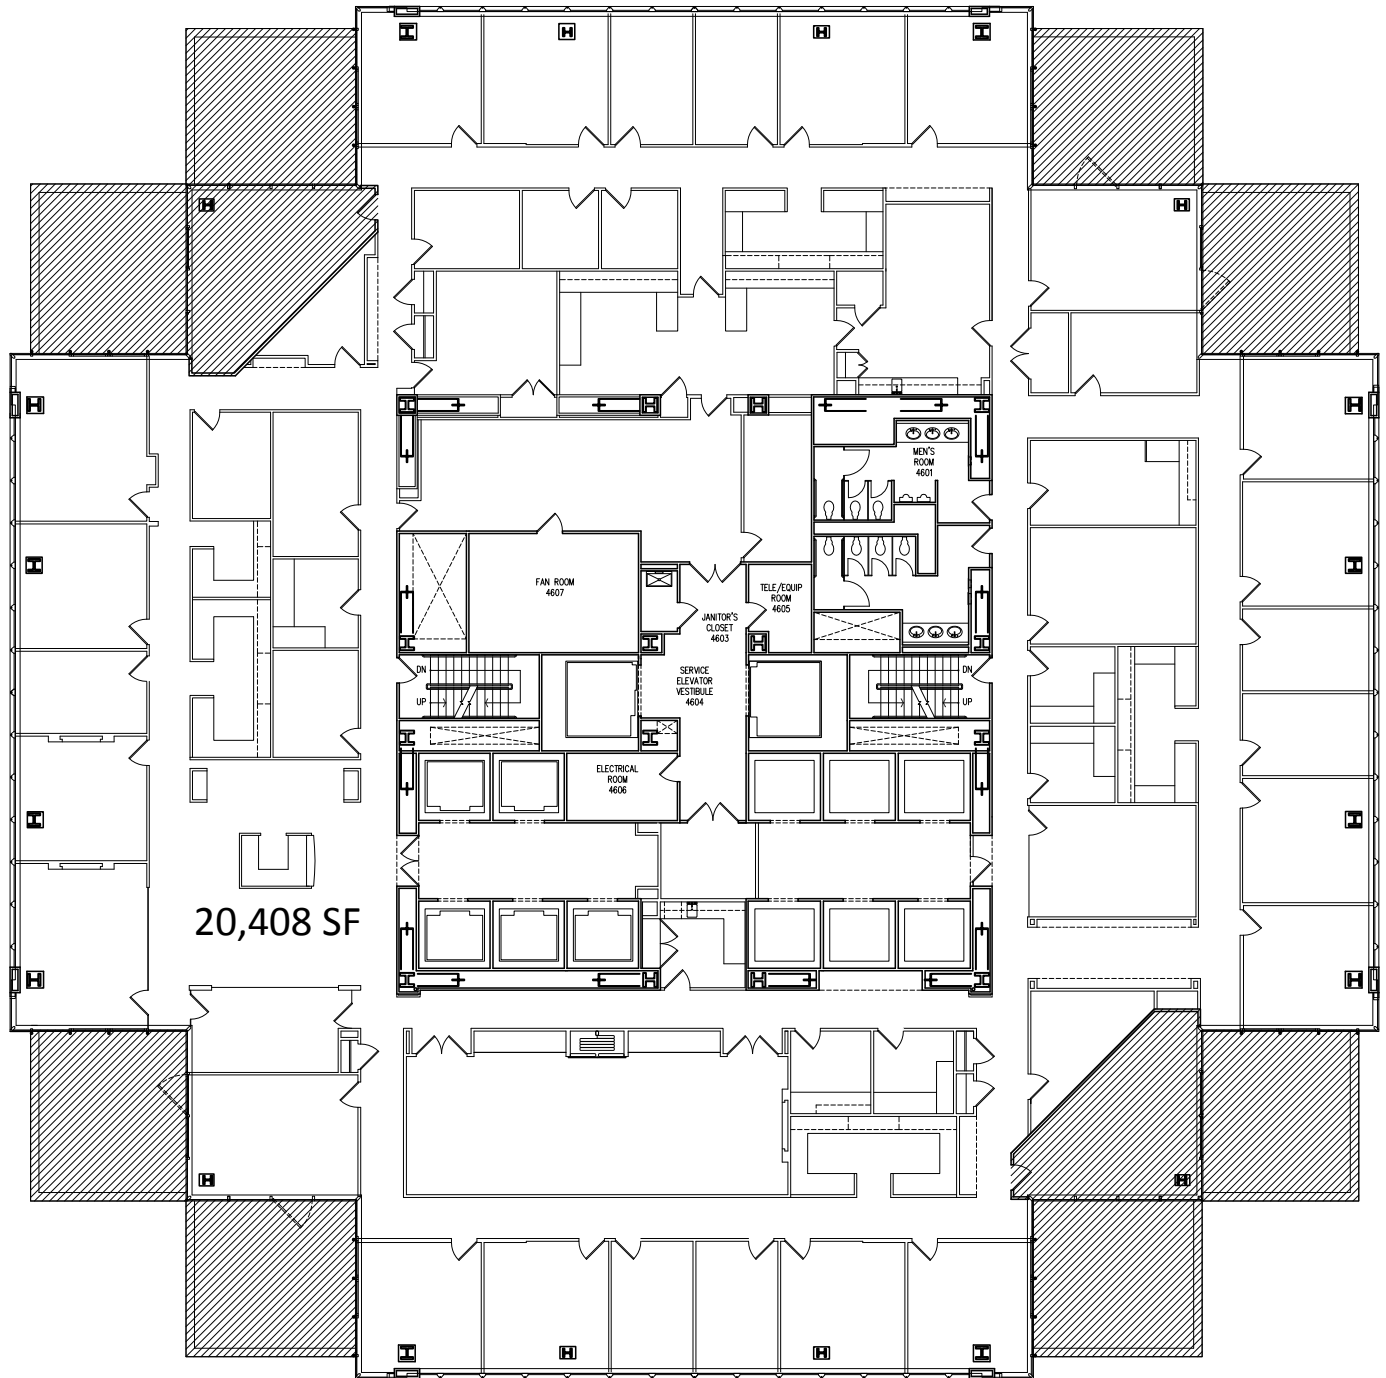

ONE Liberty Place

1650 Market Street Philadelphia, PA

46th Floor

Leasing Agent:
William J. Hirschfeld, CCIM
(215) 963-4025
bill.hirschfeld@cushwake.com