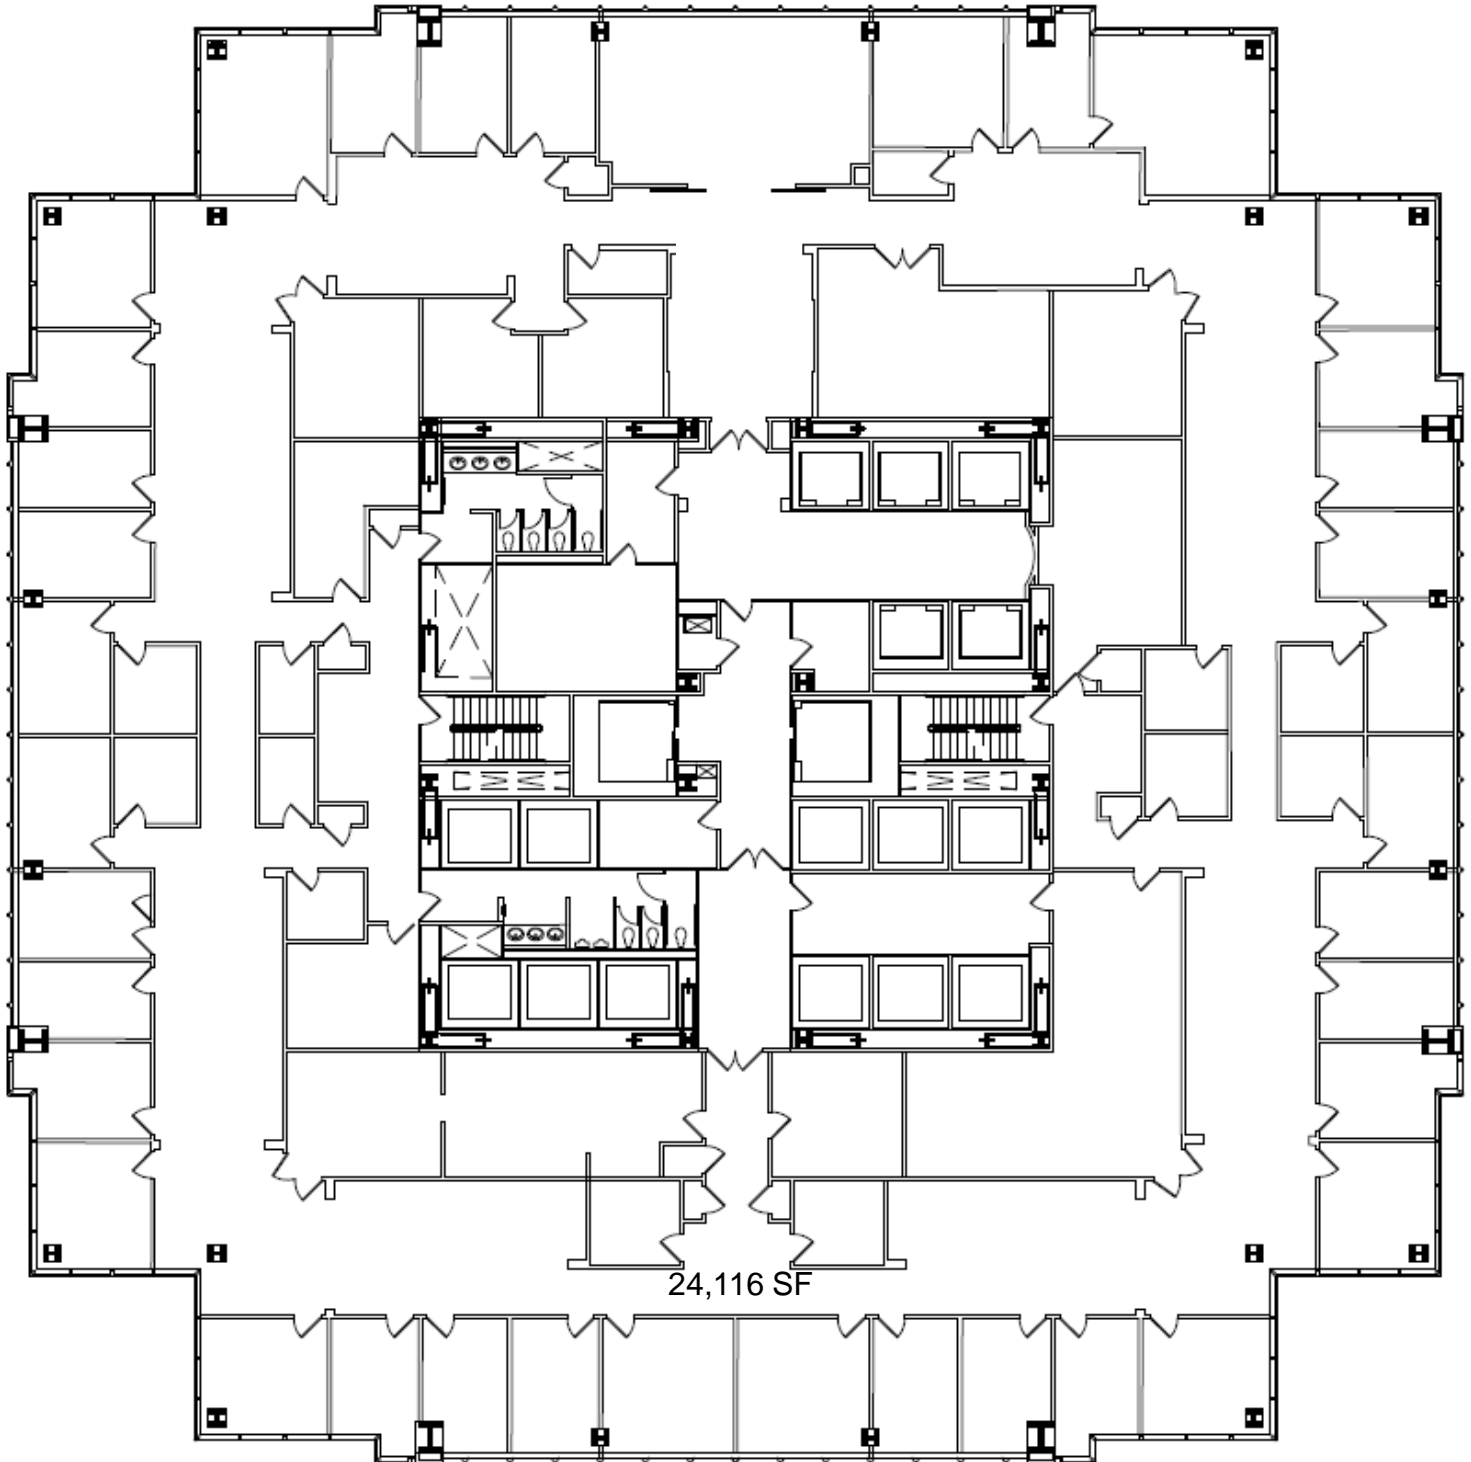

ONE Liberty Place

1650 Market Street Philadelphia, PA

32nd Floor

Leasing Agent:
William J. Hirschfeld, CCM
(215) 963-4025
bill.hirschfeld@cushwake.com