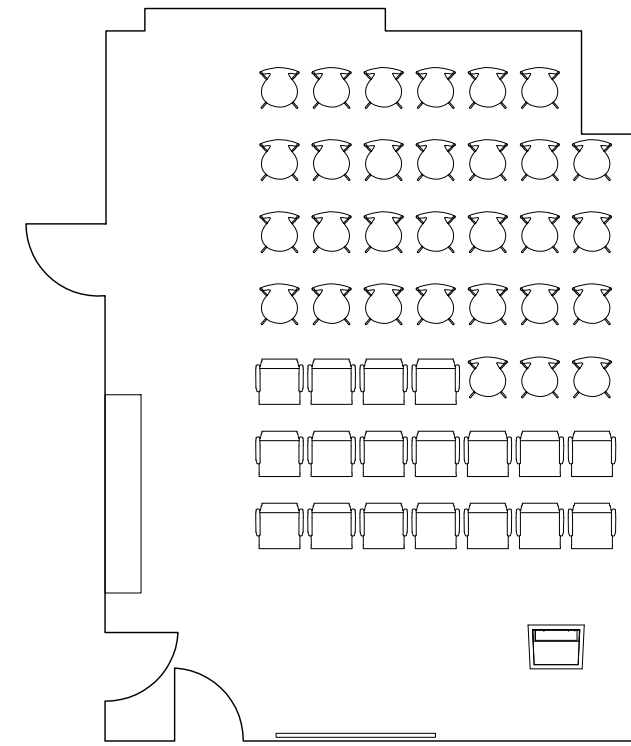

CONFERENCE ROOM LAYOUT 6 - PANEL DISCUSSION

(9) 24"X60" TABLES
(18) CHAIRS

CONFERENCE ROOM LAYOUT 5 - LECTURE WITH TABLE

(1) 24"X60" TABLE
(17) EAMES CHAIRS, (32) STACK CHAIRS

CONFERENCE ROOM LAYOUT 4 - LECTURE WITH LECTERN

(1) LECTERN
(18) EAMES CHAIRS, (30) STACK CHAIRS

CONFERENCE ROOM LAYOUT 3 - ROUND TABLE

(8) 24"X60" TABLES
(16) CHAIRS

CONFERENCE ROOM LAYOUT 2 - CLASSROOM SETTING

(9) 24"X60" TABLES
(18) CHAIRS
(1) LECTERN

CONFERENCE ROOM LAYOUT 1 - DEFAULT CONFERENCE SETTING

(8) 24"X60" TABLES
(18) CHAIRS