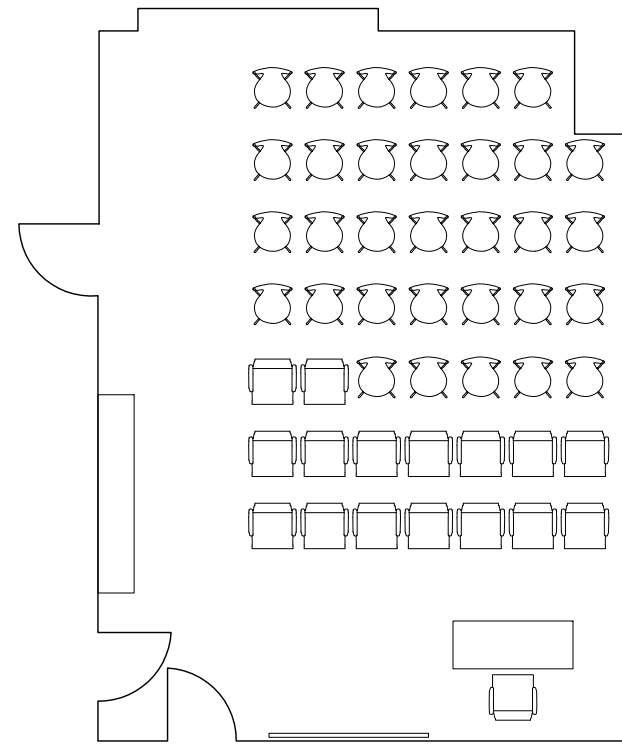

CONFERENCE ROOM LAYOUT 6 - PANEL DISCUSSION

(9) 24"X60" TABLES
(18) CHAIRS

CONFERENCE ROOM LAYOUT 5 - LECTURE WITH TABLE

(1) 24"X60" TABLE
(17) EAMES CHAIRS, (32) STACK CHAIRS

CONFERENCE ROOM LAYOUT 4 - LECTURE WITH LECTERN

(1) LECTERN
(18) EAMES CHAIRS, (30) STACK CHAIRS

CONFERENCE ROOM LAYOUT 3 - ROUND TABLE

(8) 24"X60" TABLES
(16) CHAIRS

CONFERENCE ROOM LAYOUT 2 - CLASSROOM SETTING

(9) 24"X60" TABLES
(18) CHAIRS
(1) LECTERN

CONFERENCE ROOM LAYOUT 1 - DEFAULT CONFERENCE SETTING

(8) 24"X60" TABLES
(18) CHAIRS