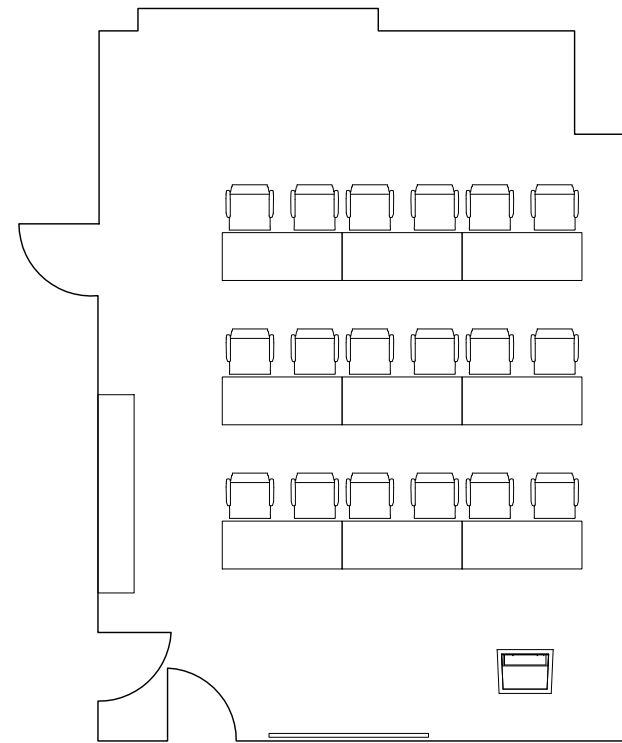

CONFERENCE ROOM LAYOUT 6 - PANEL DISCUSSION

(9) 24"X60" TABLES
(18) CHAIRS

CONFERENCE ROOM LAYOUT 5 - LECTURE WITH TABLE

(1) 24"X60" TABLE
(17) EAMES CHAIRS, (32) STACK CHAIRS

CONFERENCE ROOM LAYOUT 4 - LECTURE WITH LECTERN

(1) LECTERN
(18) EAMES CHAIRS, (30) STACK CHAIRS

CONFERENCE ROOM LAYOUT 3 - ROUND TABLE

(8) 24"X60" TABLES
(16) CHAIRS

CONFERENCE ROOM LAYOUT 2 - CLASSROOM SETTING

(9) 24"X60" TABLES
(18) CHAIRS
(1) LECTERN

CONFERENCE ROOM LAYOUT 1 - DEFAULT CONFERENCE SETTING

(8) 24"X60" TABLES
(18) CHAIRS